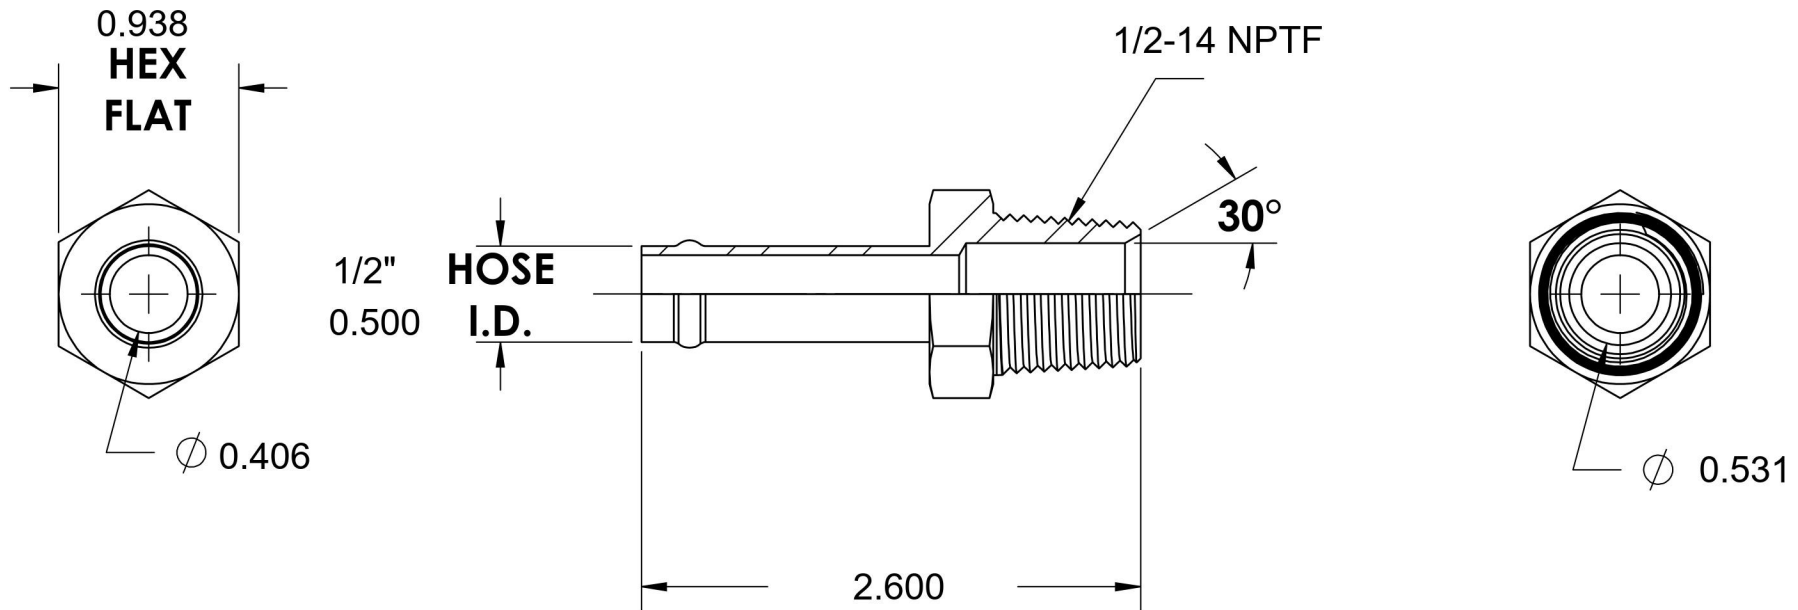

4404-08-08

Steel, SAE J1231 Hose Bead Male Connector, 1/2" Beaded Hose Barb x 1/2" Male NPTF 30°

6701 Cochran Road
Solon, Ohio 44139
Phone: (440) 248-1880
Toll Free: 1-888-331-1523

Temperature Rating -65°F to 500°F	Material C1045/12L14 Steel	Industry Standards SAE J1231, SAE J476 ASTM B633	Series 4404
Pressure Rating 150 psi	Finish Trivalent Zinc		Series Description SAE J1231 Hose Bead Male Connector