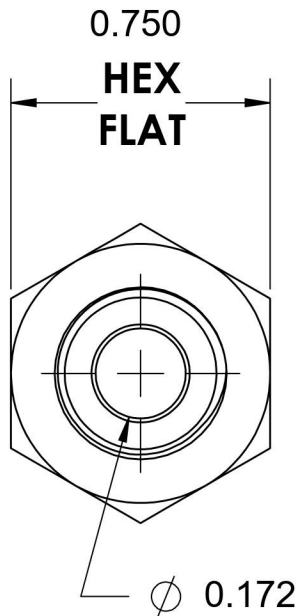

# 2405-04-04-SS

Stainless Steel, SAE J514 Flared Tube Female Connector, 1/4" Male JIC x 1/4" Female NPTF

7/16-20 UNF

6701 Cochran Road  
Solon, Ohio 44139  
Phone: (440) 248-1880  
Toll Free: 1-888-331-1523

<b>Temperature Rating</b> -425°F to 1200°F	<b>Material</b> 316/316L Stainless Steel	<b>Industry Standards</b> SAE J514 , SAE J476	<b>Series</b> 2405-SS
<b>Pressure Rating</b> 6000 psi	<b>Finish</b> Passivated		<b>Series Description</b> SAE J514 Flared Tube Female Connector