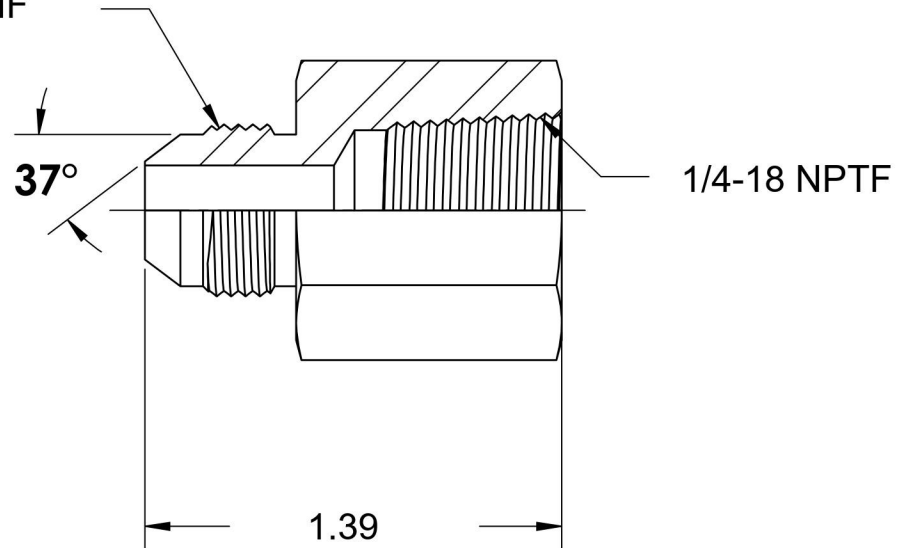

# 2405-04-04-SS

Stainless Steel, SAE J514 Flared Tube Female Connector, 1/4" Male JIC x 1/4" Female NPTF

7/16-20 UNF

6701 Cochran Road  
Solon, Ohio 44139  
Phone: (440) 248-1880  
Toll Free: 1-888-331-1523

<b>Temperature Rating</b> -425°F to 1200°F	<b>Material</b> 316/316L Stainless Steel	<b>Industry Standards</b> SAE J514 , SAE J476	<b>Series</b> 2405-SS
<b>Pressure Rating</b> 6000 psi	<b>Finish</b> Passivated		<b>Series Description</b> SAE J514 Flared Tube Female Connector