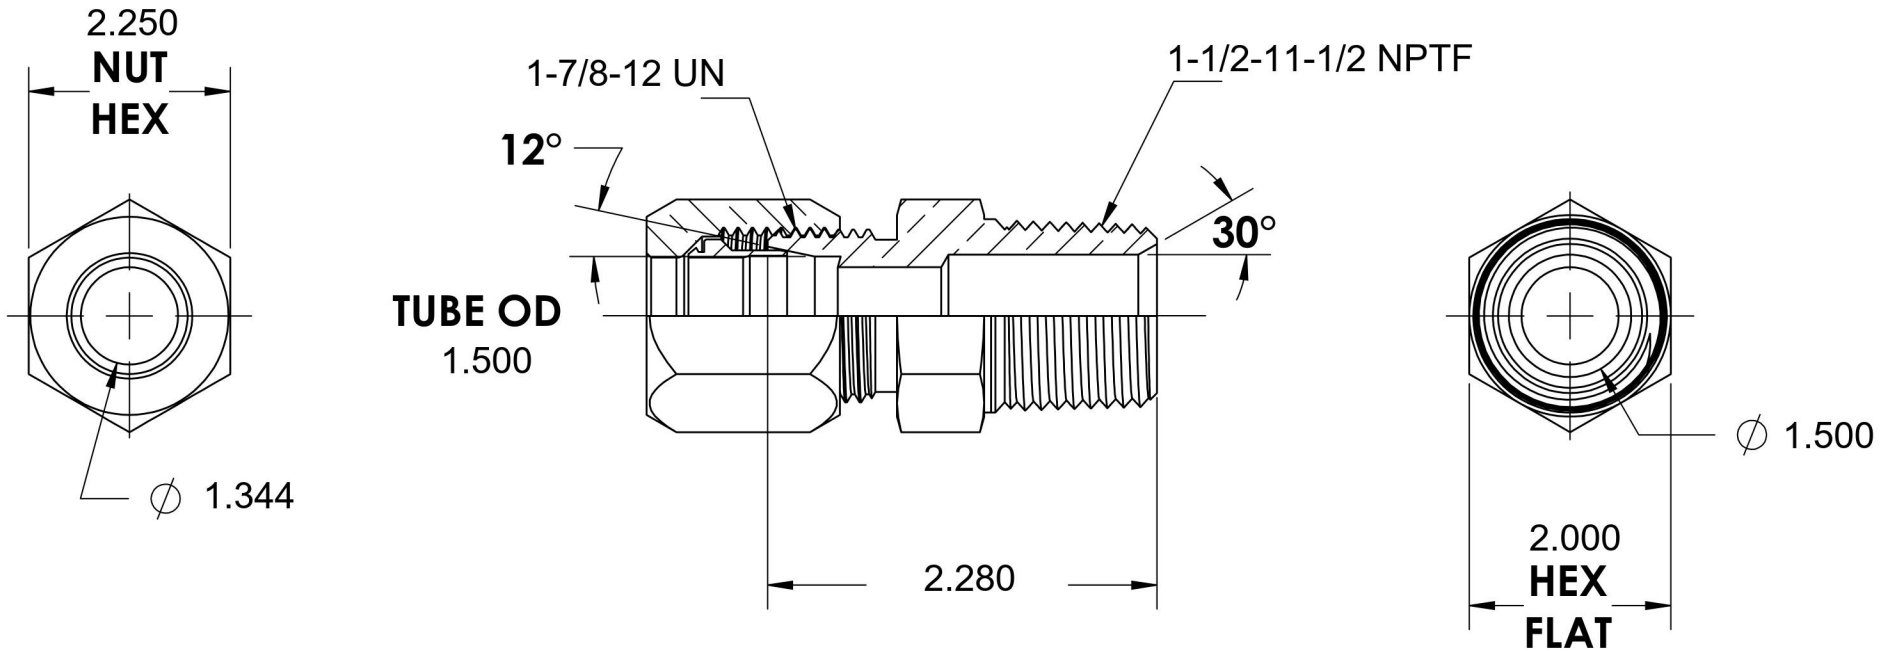

C2404-24-24-SS

Stainless Steel, SAE J514 Flareless Tube Male Connector, 1-1/2" Flareless Bite Type x 1-1/2" Male NPTF 30°

6701 Cochran Road
Solon, Ohio 44139
Phone: (440) 248-1880
Toll Free: 1-888-331-1523

Temperature Rating	Material	Industry Standards	Series
-425°F to 1200°F	316/316L Stainless Steel	SAE J514, SAE J476	C2404-SS
Pressure Rating	Finish		Series Description
2500 psi	Passivated		SAE J514 Flareless Tube Male Connector