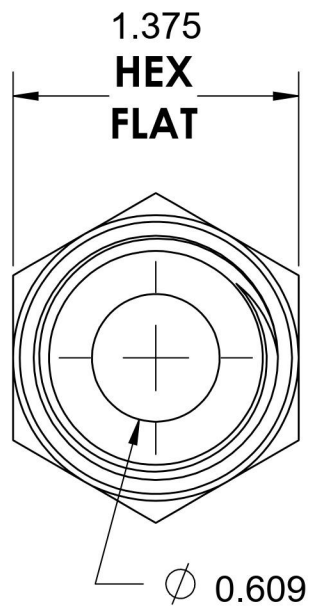

# 6405-12-12-O-SS

Stainless Steel, SAE J1926 O-Ring Boss Female Adapter, 1-1/16-12 Male ORB x 3/4" Female NPTF

6701 Cochran Road  
Solon, Ohio 44139  
Phone: (440) 248-1880  
Toll Free: 1-888-331-1523

<b>Temperature Rating</b>	<b>Material</b>	<b>Industry Standards</b>	<b>Series</b>
-40°F to 250°F	316/316L Stainless Steel	SAE J1926-3, SAE J476	6405-O-SS
<b>Pressure Rating</b>	<b>Finish</b>	SAE J515	<b>Series Description</b>
4800 psi	Passivated		SAE J1926 O-Ring Boss Female Adapter