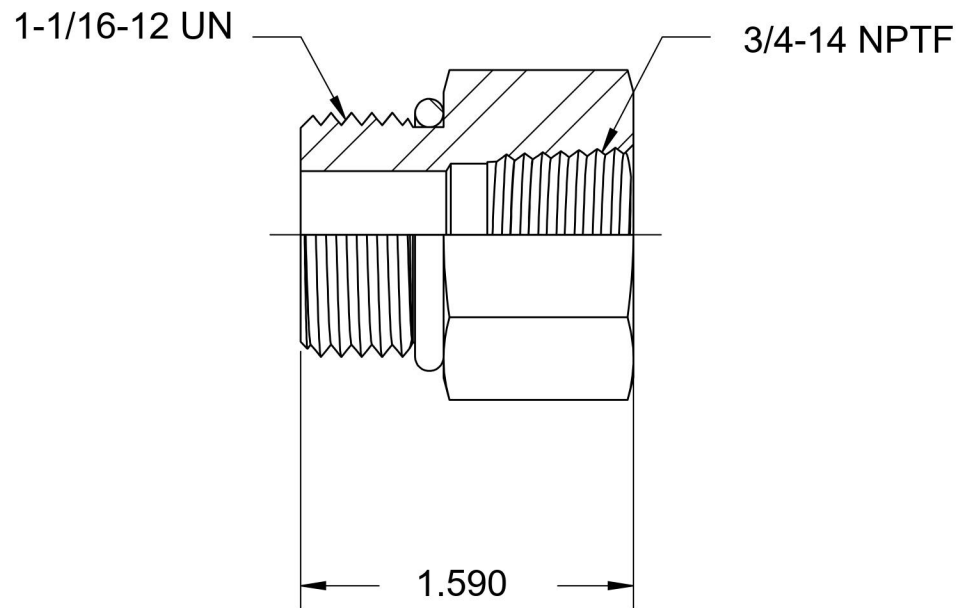

# 6405-12-12-O-SS

Stainless Steel, SAE J1926 O-Ring Boss Female Adapter, 1-1/16-12 Male ORB x 3/4" Female NPTF

6701 Cochran Road  
Solon, Ohio 44139  
Phone: (440) 248-1880  
Toll Free: 1-888-331-1523

<b>Temperature Rating</b>	<b>Material</b>	<b>Industry Standards</b>	<b>Series</b>
-40°F to 250°F	316/316L Stainless Steel	SAE J1926-3, SAE J476	6405-O-SS
<b>Pressure Rating</b>	<b>Finish</b>	SAE J515	<b>Series Description</b>
4800 psi	Passivated		SAE J1926 O-Ring Boss Female Adapter