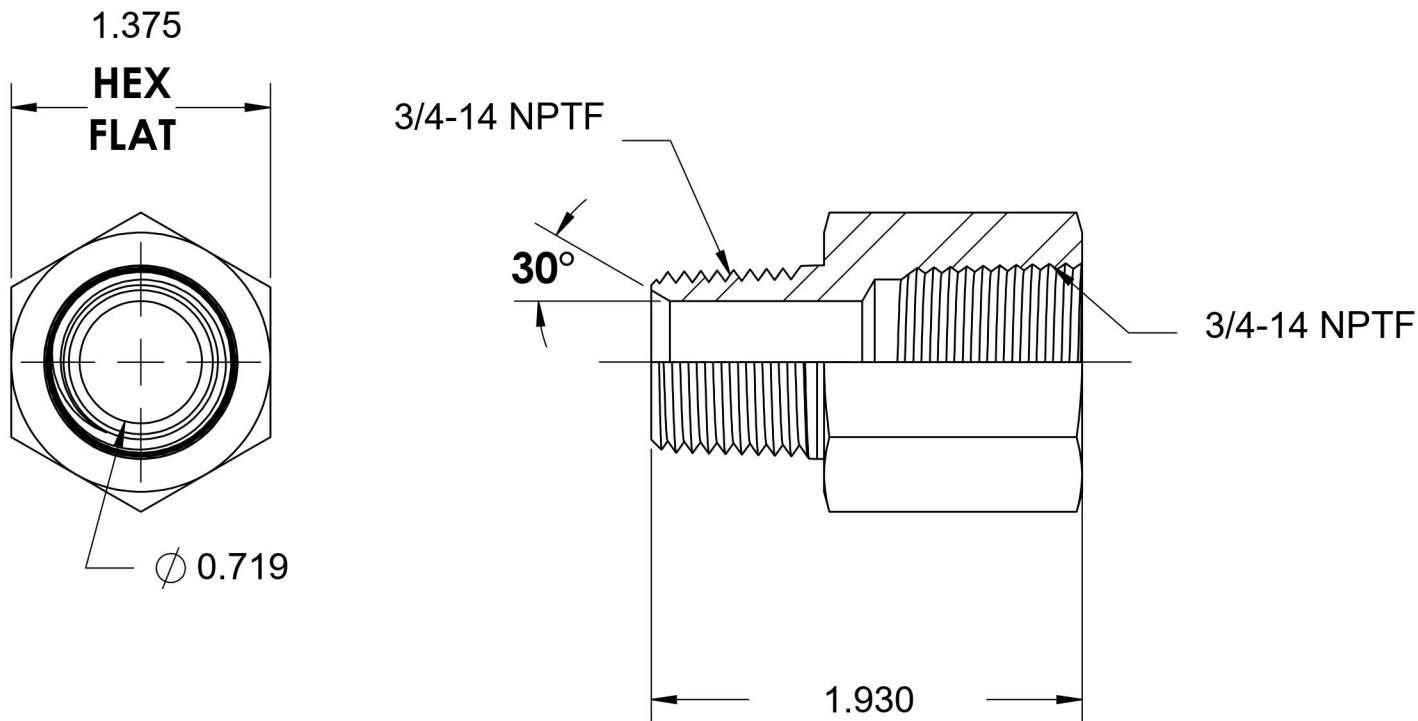

## Steel, SAE J514 Pipe Expander, 3/4" Male NPTF 30° x 3/4" Female NPTF

6701 Cochran Road  
Solon, Ohio 44139  
Phone: (440) 248-1880  
Toll Free: 1-888-331-1523

<b>Temperature Rating</b>	<b>Material</b>	<b>Industry Standards</b>	<b>Series</b>
-65°F to 500°F	C1045/12L14 Steel	SAE J514 , SAE J476 ASTM B633	5405
<b>Pressure Rating</b>	<b>Finish</b>		<b>Series Description</b>
4000 psi	Trivalent Zinc		SAE J514 Pipe Expander