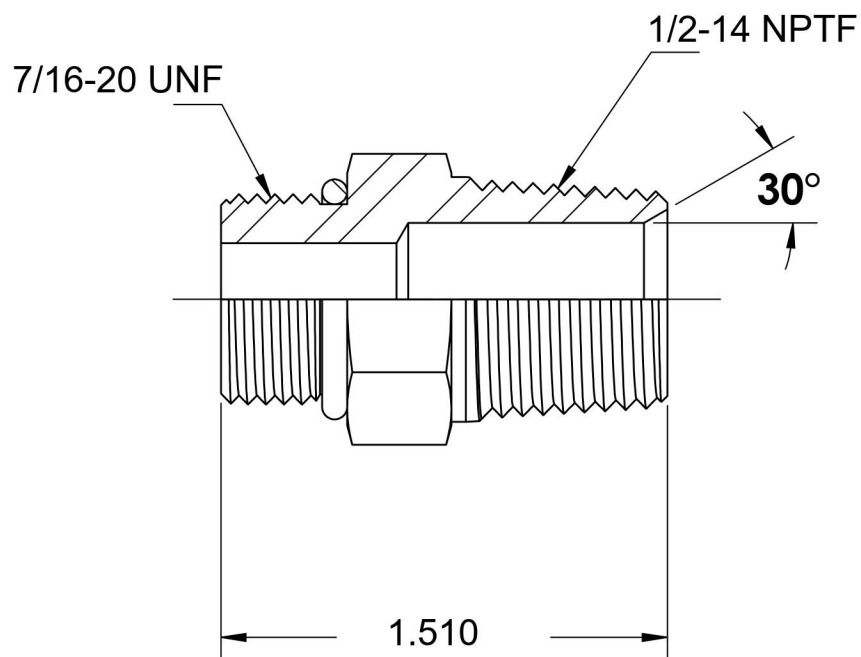

6401-04-08-O-SS

Stainless Steel, SAE J1926 O-Ring Boss Male Adapter, 7/16-20 Male ORB x 1/2" Male NPTF 30°

6701 Cochran Road
Solon, Ohio 44139
Phone: (440) 248-1880
Toll Free: 1-888-331-1523

Temperature Rating

-40°F to 250°F

Pressure Rating

6000 psi

Material

316/316L Stainless Steel

Finish

Passivated

Industry Standards