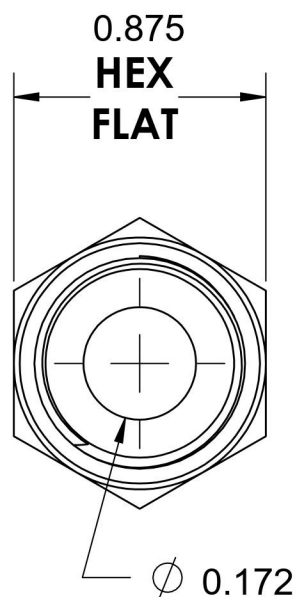

6401-04-08-O-SS

Stainless Steel, SAE J1926 O-Ring Boss Male Adapter, 7/16-20 Male ORB x 1/2" Male NPTF 30°

6701 Cochran Road
Solon, Ohio 44139
Phone: (440) 248-1880
Toll Free: 1-888-331-1523

Temperature Rating