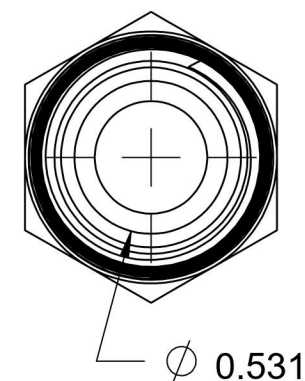

6401-04-08-O-SS

Stainless Steel, SAE J1926 O-Ring Boss Male Adapter, 7/16-20 Male ORB x 1/2" Male NPTF 30°

6701 Cochran Road
Solon, Ohio 44139
Phone: (440) 248-1880
Toll Free: 1-888-331-1523

Temperature Rating