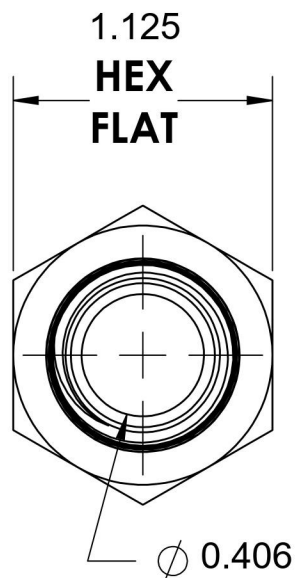

# 5405-06-08-B

Brass, SAE J514 Pipe Expander, 3/8" Male NPTF 30° x 1/2" Female NPTF

6701 Cochran Road  
Solon, Ohio 44139  
Phone: (440) 248-1880  
Toll Free: 1-888-331-1523

<b>Temperature Rating</b>	<b>Material</b>	<b>Industry Standards</b>	<b>Series</b>
-325°F to 400°F	C36000 Brass	SAE J514 , SAE J476	5405-B
<b>Pressure Rating</b>	<b>Finish</b>		<b>Series Description</b>
3200 psi	Natural Finish		SAE J514 Pipe Expander