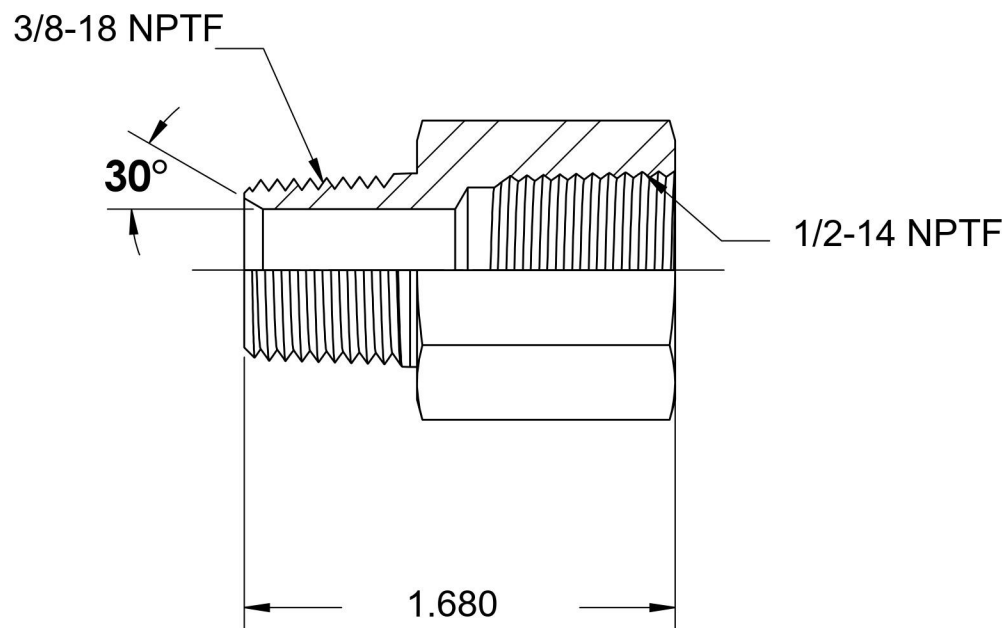

# 5405-06-08-B

Brass, SAE J514 Pipe Expander, 3/8" Male NPTF 30° x 1/2" Female NPTF

6701 Cochran Road  
Solon, Ohio 44139  
Phone: (440) 248-1880  
Toll Free: 1-888-331-1523

<b>Temperature Rating</b>	<b>Material</b>	<b>Industry Standards</b>	<b>Series</b>
-325°F to 400°F	C36000 Brass	SAE J514 , SAE J476	5405-B
<b>Pressure Rating</b>	<b>Finish</b>		<b>Series Description</b>
3200 psi	Natural Finish		SAE J514 Pipe Expander