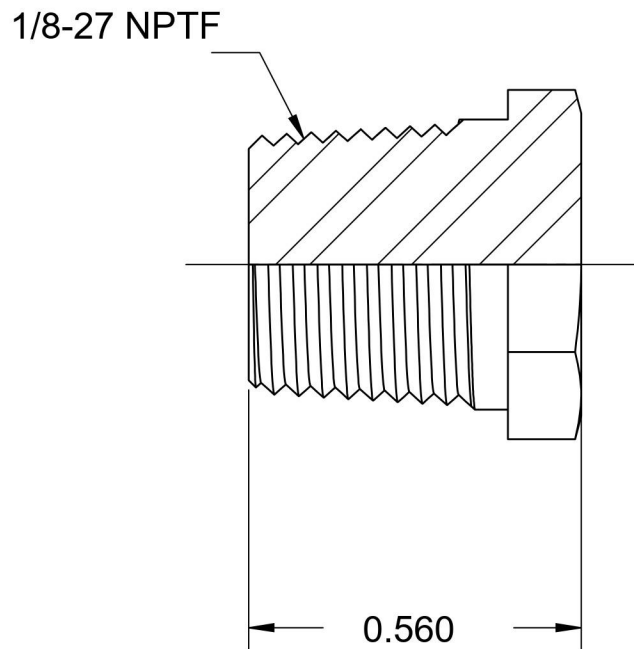

# 5406-P-02-B

Brass, SAE J531 Pipe Hex Head Plug, 1/8" Male NPTF

6701 Cochran Road  
Solon, Ohio 44139  
Phone: (440) 248-1880  
Toll Free: 1-888-331-1523

**Temperature Rating**

-325°F to 400°F

**Pressure Rating**

3900 psi

**Material**

C36000 Brass

**Finish**

Natural Finish

**Industry Standards**

SAE J531, SAE J476

**Series**

5406-P-B

**Series Description**

SAE J531 Pipe Hex Head Plug