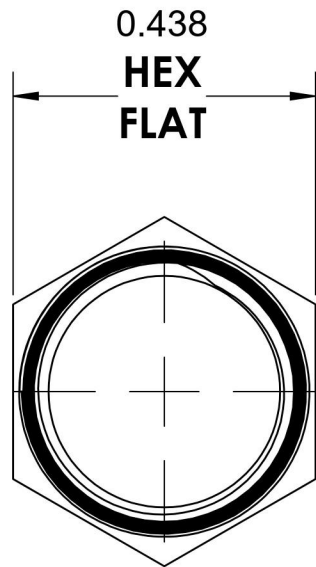

# 5406-P-02-B

Brass, SAE J531 Pipe Hex Head Plug, 1/8" Male NPTF

6701 Cochran Road  
Solon, Ohio 44139  
Phone: (440) 248-1880  
Toll Free: 1-888-331-1523

**Temperature Rating**

-325°F to 400°F

**Pressure Rating**