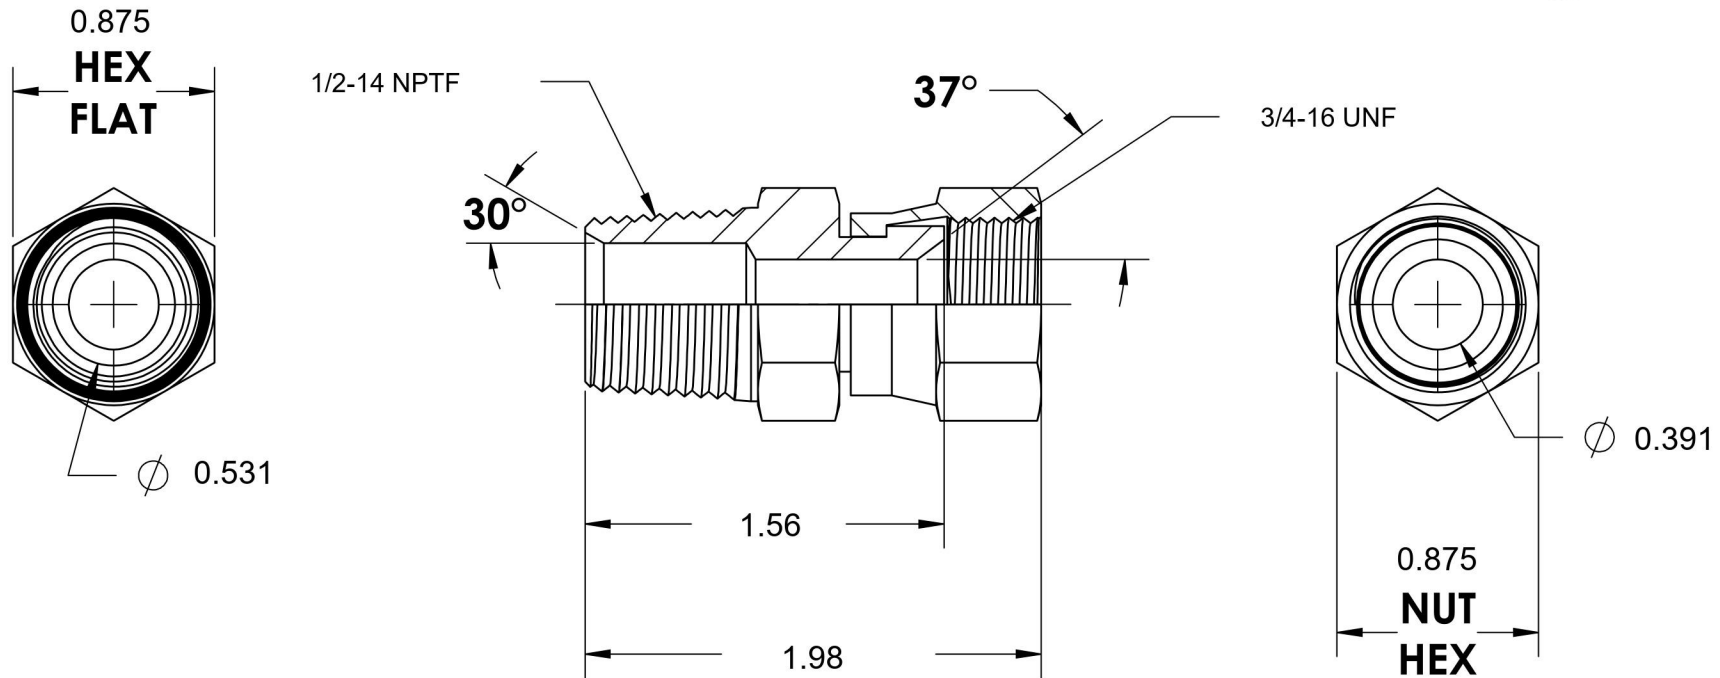

6505-08-08

Steel, SAE J514 37° Flare Swivel Male Connector, 1/2" Male NPTF 30° x 1/2" Female JIC Swivel

6701 Cochran Road
Solon, Ohio 44139
Phone: (440) 248-1880
Toll Free: 1-888-331-1523

Temperature Rating

-65°F to 500°F

Pressure Rating

5000 psi

Material

C1045/12L14 Steel

Finish

Trivalent Zinc

Industry Standards

SAE J514 , SAE J476
ASTM B633

Series

6505

Series Description

SAE J514 37° Flare Swivel
Male Connector