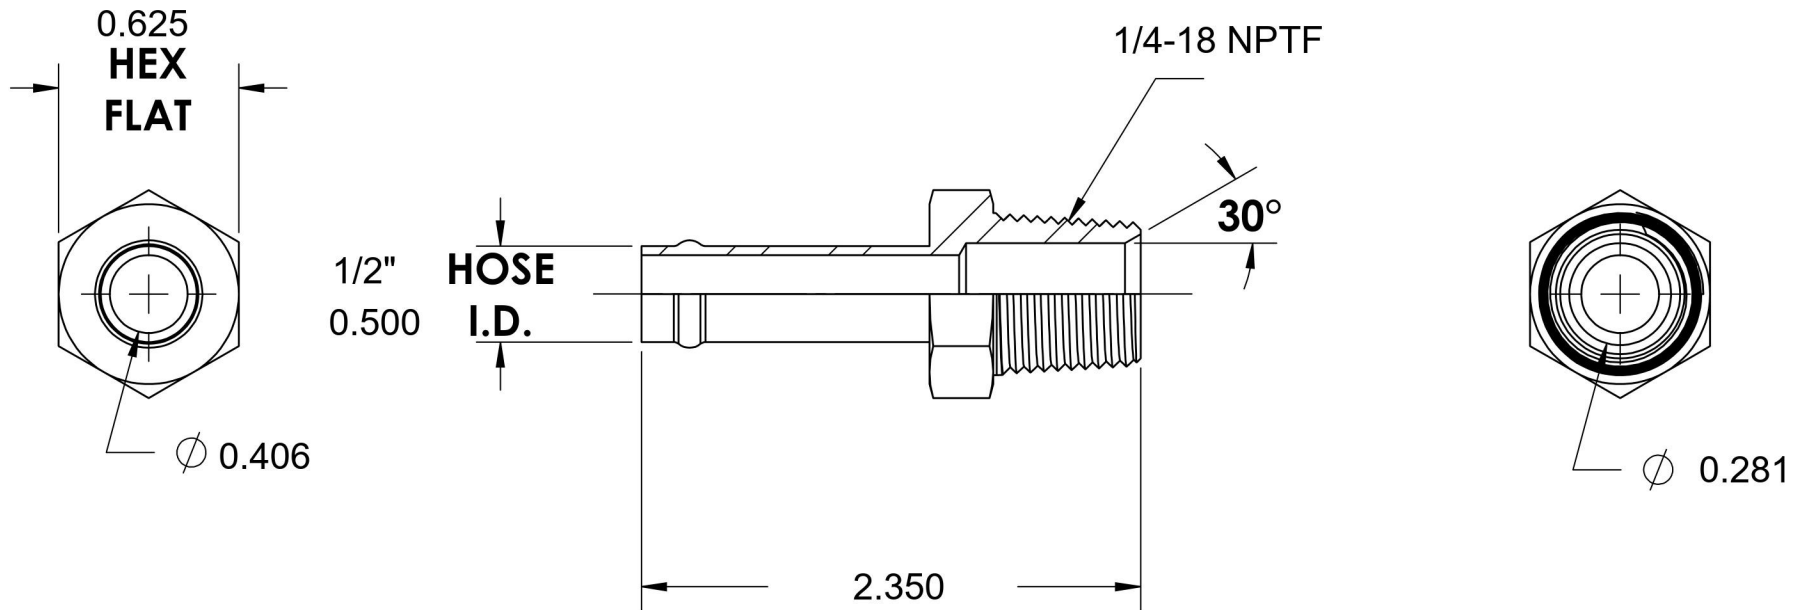

4404-08-04

Steel, SAE J1231 Hose Bead Male Connector, 1/2" Beaded Hose Barb x 1/4" Male NPTF 30°

6701 Cochran Road
Solon, Ohio 44139
Phone: (440) 248-1880
Toll Free: 1-888-331-1523

Temperature Rating

-65°F to 500°F

Series

4404

Series Description

SAE J1231 Hose Bead Male Connector