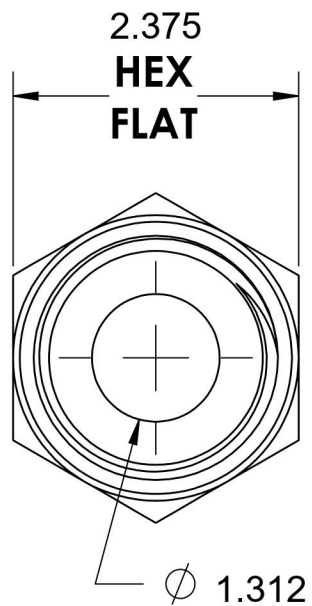

6405-24-24-O-SS

Stainless Steel, SAE J1926 O-Ring Boss Female Adapter, 1-7/8-12 Male ORB x 1-1/2" Female NPTF

1-7/8-12 UN

1-1/2-11-1/2 NPTF

6701 Cochran Road
Solon, Ohio 44139
Phone: (440) 248-1880
Toll Free: 1-888-331-1523