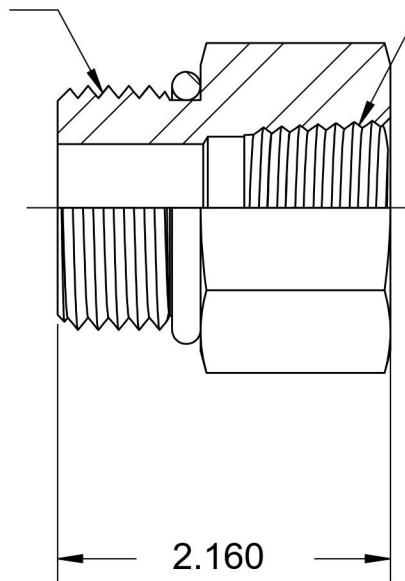

6405-24-24-O-SS

Stainless Steel, SAE J1926 O-Ring Boss Female Adapter, 1-7/8-12 Male ORB x 1-1/2" Female NPTF

1-7/8-12 UN

1-1/2-11-1/2 NPTF

6701 Cochran Road
Solon, Ohio 44139
Phone: (440) 248-1880
Toll Free: 1-888-331-1523

Temperature Rating

-40°F to 250°F

Pressure Rating

2400 psi

Material

316/316L Stainless Steel

Finish

Passivated