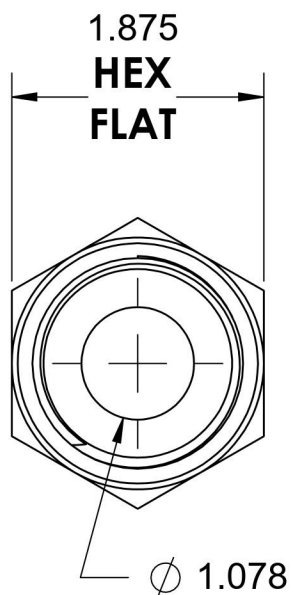

6401-20-20-O

Steel, SAE J1926 O-Ring Boss Male Adapter, 1-5/8-12 Male ORB x 1-1/4" Male NPTF 30°

6701 Cochran Road
Solon, Ohio 44139
Phone: (440) 248-1880
Toll Free: 1-888-331-1523

Temperature Rating

-40°F to 250°F