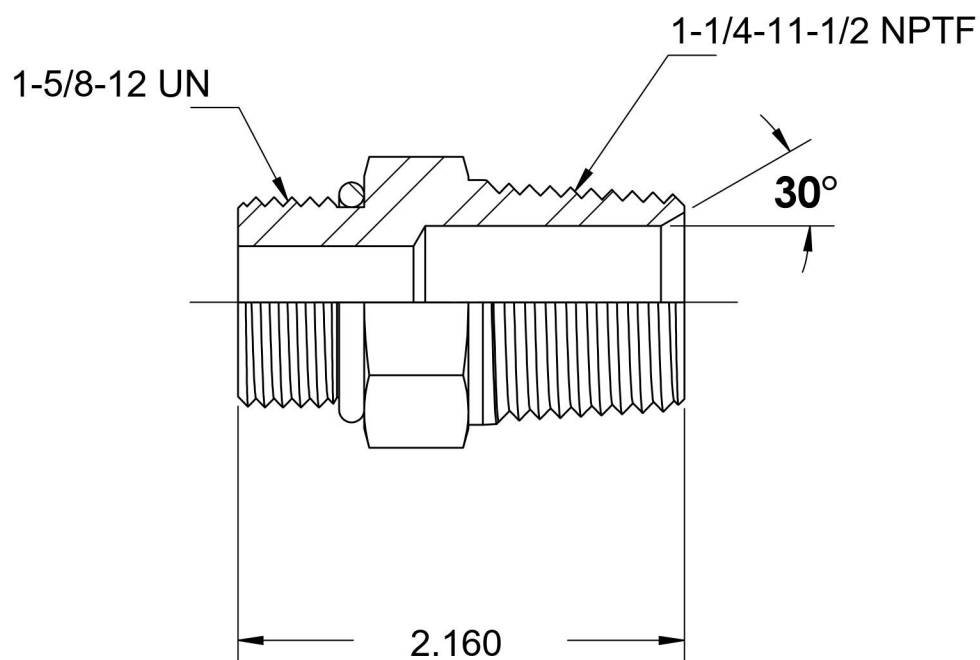

6401-20-20-O

Steel, SAE J1926 O-Ring Boss Male Adapter, 1-5/8-12 Male ORB x 1-1/4" Male NPTF 30°

6701 Cochran Road
Solon, Ohio 44139
Phone: (440) 248-1880
Toll Free: 1-888-331-1523

Temperature Rating

-40°F to 250°F

Pressure Rating

3000 psi

Material

C1045 / 12L14 Steel

Finish

Trivalent Zinc

Industry Standards

SAE J1926-3, SAE J476
SAE J515, ASTM B633

Series

6401-O

Series Description

SAE J1926 O-Ring Boss
Male Adapter