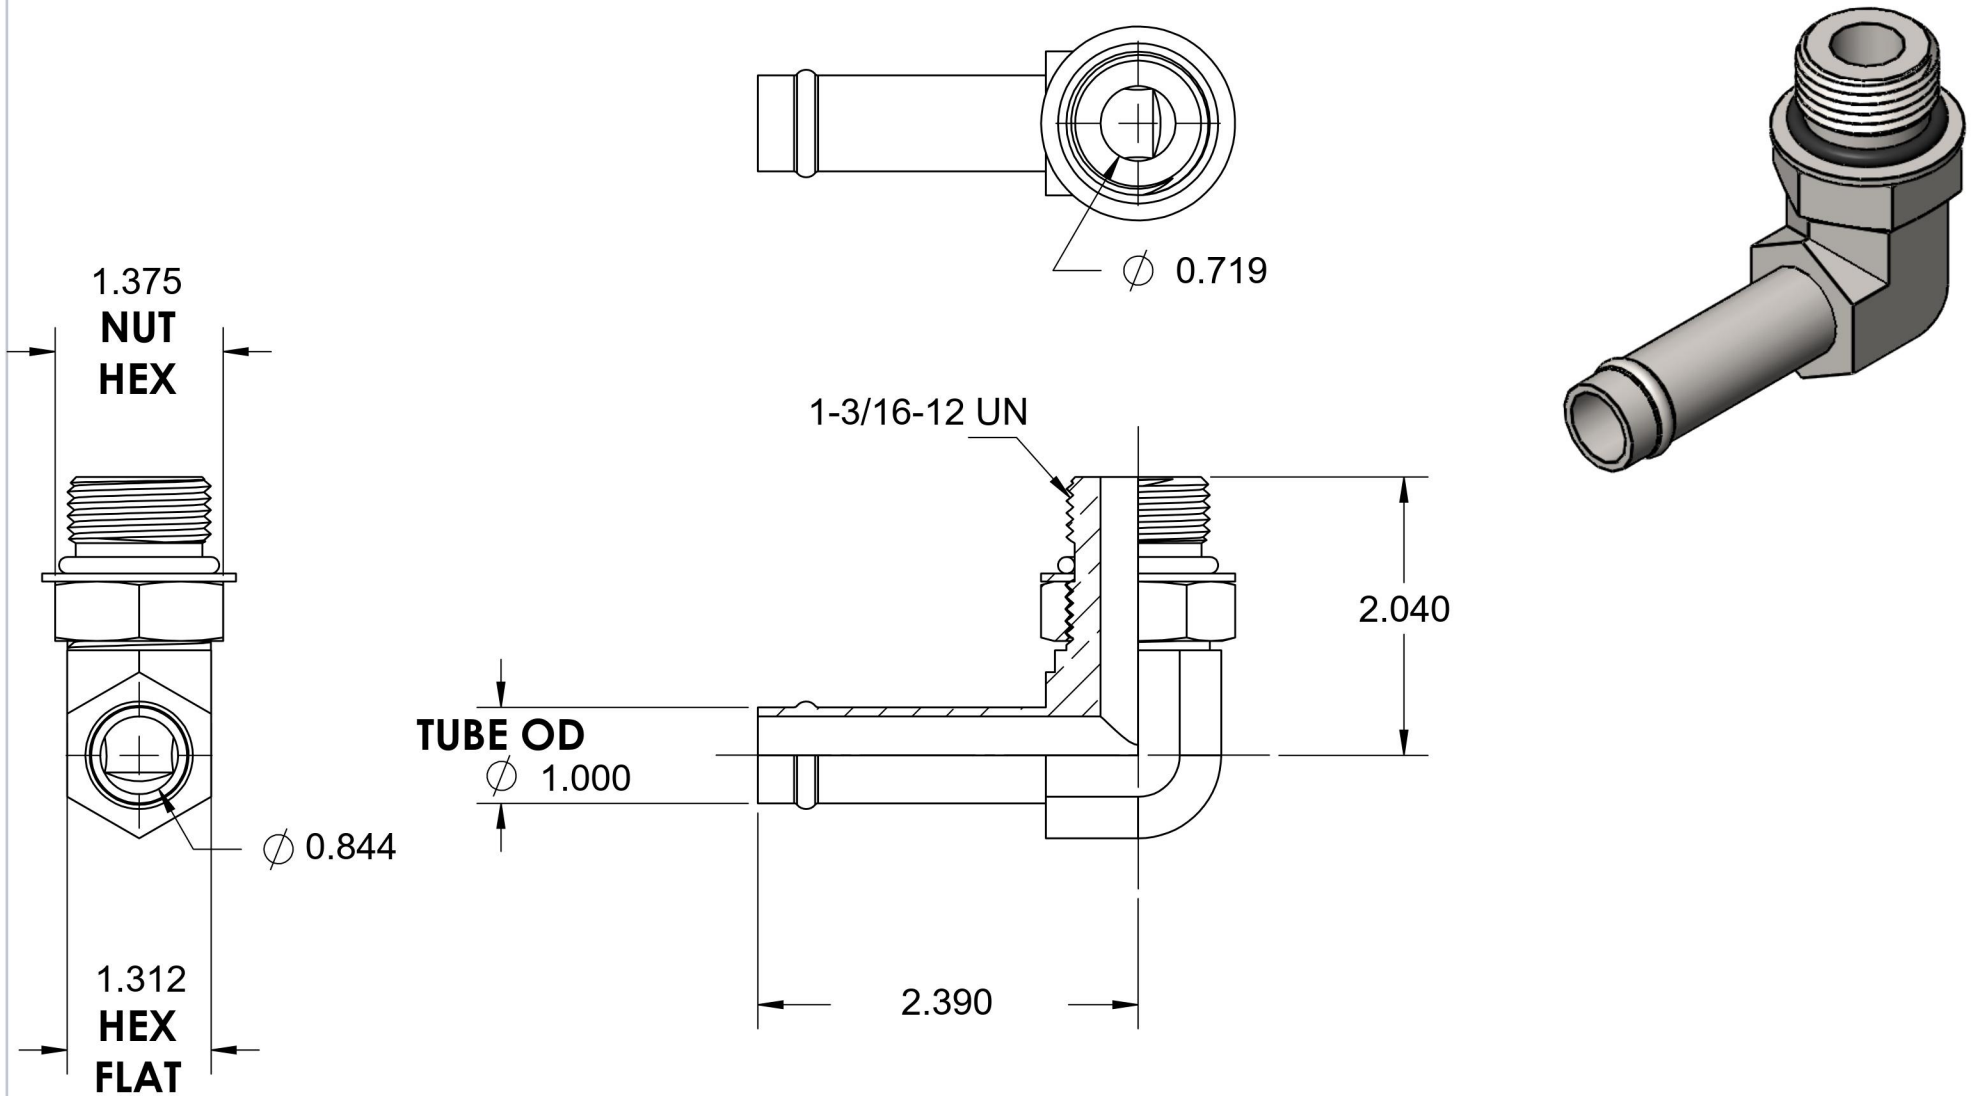

4601-16-14-NWO-FG

Steel, SAE J1231 Hose Bead 90° Adjustable Port Elbow, 1" Beaded Hose Barb x 1-3/16-12 Male Adjustable ORB

6701 Cochran Road
Solon, Ohio 44139
Phone: (440) 248-1880
Toll Free: 1-888-331-1523

Temperature Rating

-40°F to 250°F

Pressure Rating

150 psi

Material

C1045 Steel

Finish

Trivalent Zinc

Industry Standards

SAE J1231-2, SAE J1926-3
SAE J515, ASTM B633

Series

4601-NWO-FG

Series Description

SAE J1231 Hose Bead
90° Adjustable Port Elbow