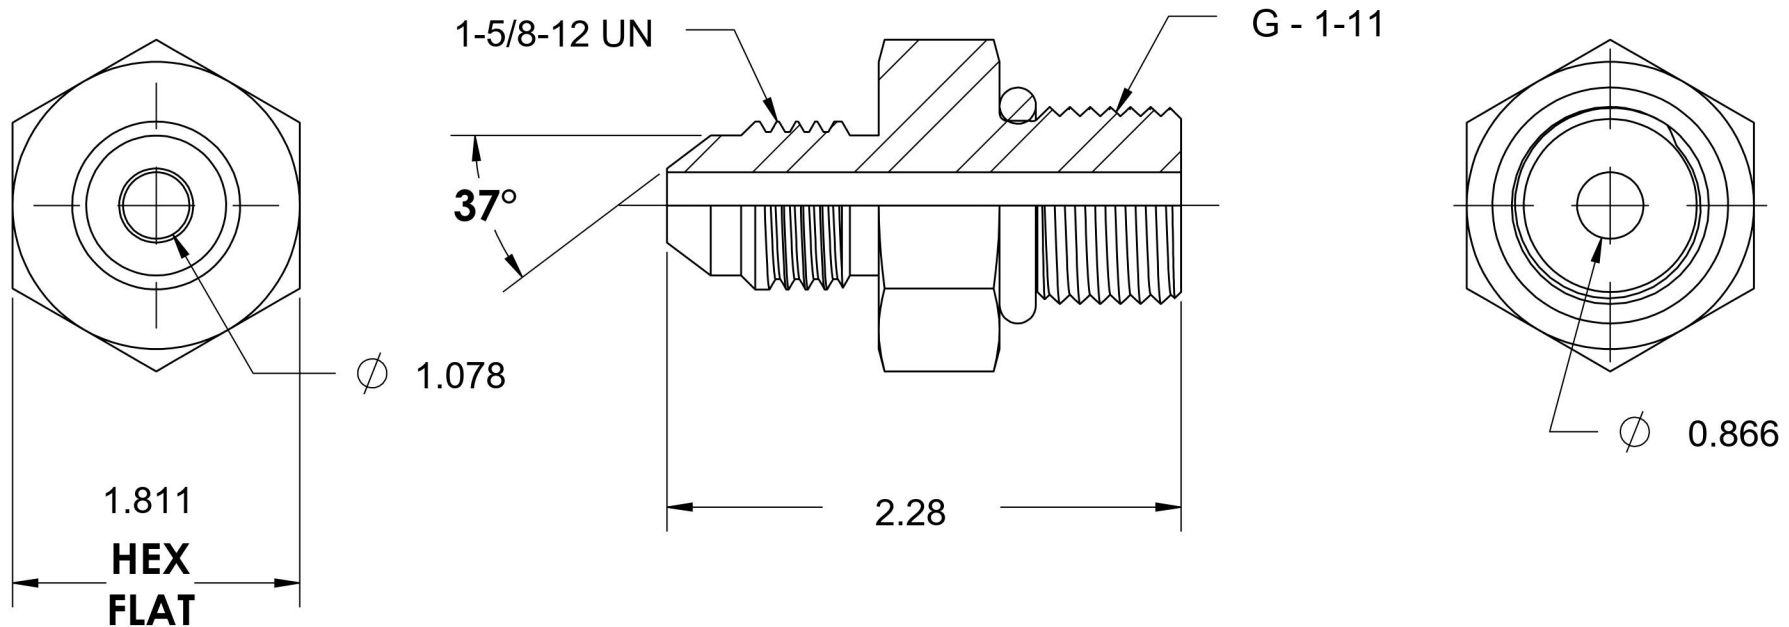

# 7002-20-16-B2351

Steel, SAE J514 37° Flare Male BSPP (JIS B2351) Port Connector, 1-1/4" Male JIC x 1-11 Male BSPP ORB

6701 Cochran Road  
Solon, Ohio 44139  
Phone: (440) 248-1880  
Toll Free: 1-888-331-1523

<b>Temperature Rating</b>	<b>Material</b>	<b>Industry Standards</b>	<b>Series</b>
-40°F to 250°F	C1045/12L14 Steel	SAE J514, JIS B2351 ASTM B633	7002-JIS B2351
<b>Pressure Rating</b>	<b>Finish</b>		<b>Series Description</b>
3000 psi	Trivalent Zinc		SAE J514 37° Flare Male BSPP (JIS B2351) Port Connector