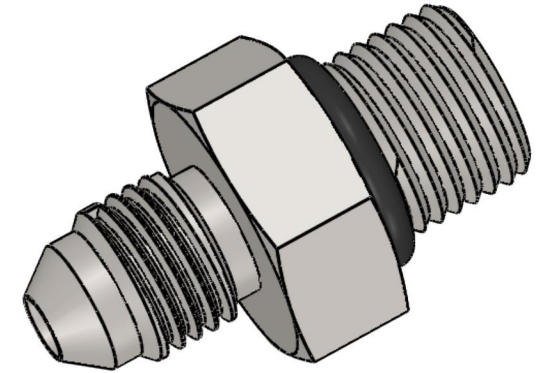

# 7002-20-16-B2351

Steel, SAE J514 37° Flare Male BSPP (JIS B2351) Port Connector, 1-1/4" Male JIC x 1-11 Male BSPP ORB

6701 Cochran Road  
Solon, Ohio 44139  
Phone: (440) 248-1880  
Toll Free: 1-888-331-1523

<b>Temperature Rating</b>	<b>Material</b>	<b>Industry Standards</b>	<b>Series</b>
-40°F to 250°F	C1045/12L14 Steel	SAE J514, JIS B2351 ASTM B633	7002-JIS B2351
<b>Pressure Rating</b>	<b>Finish</b>		<b>Series Description</b>
3000 psi	Trivalent Zinc		SAE J514 37° Flare Male BSPP (JIS B2351) Port Connector