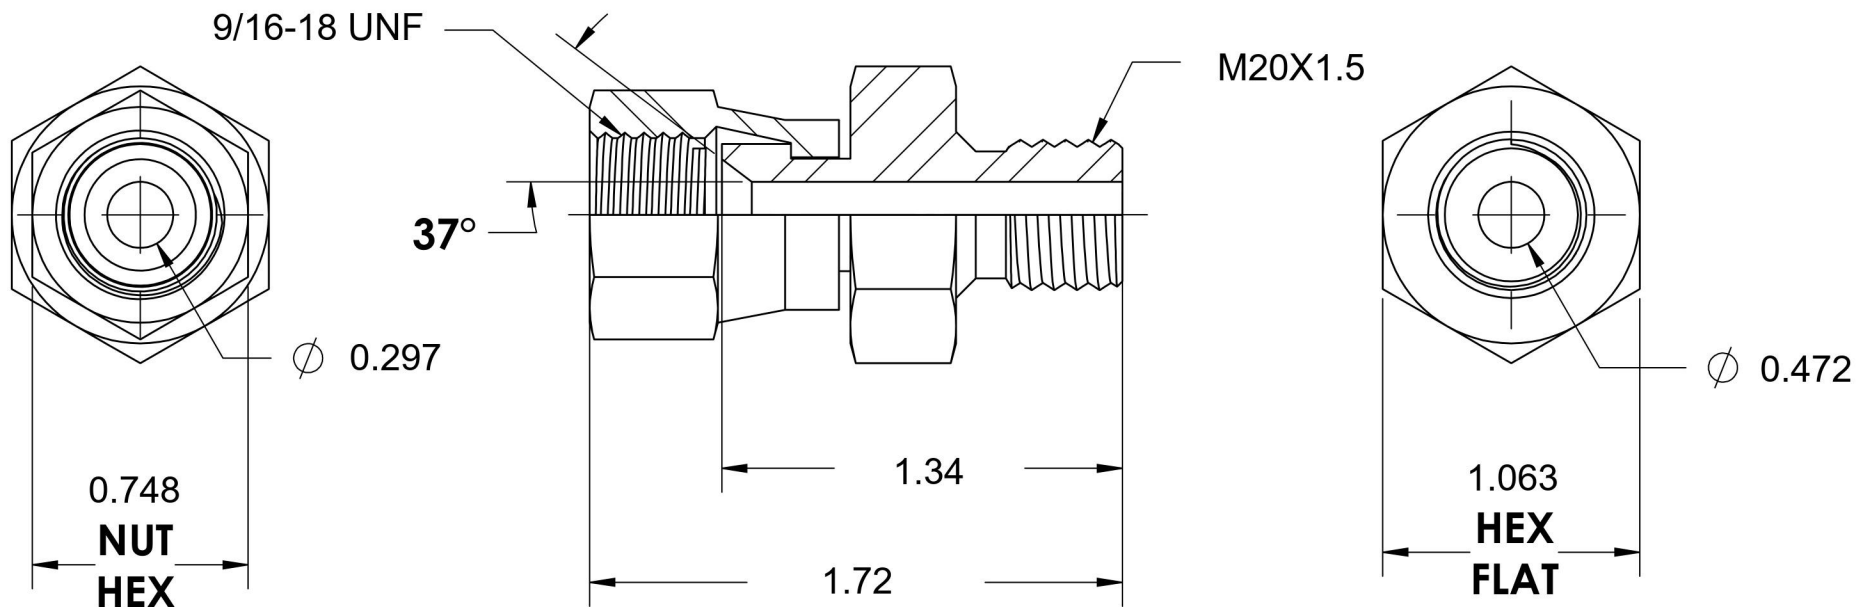

# 7025-06-20

Steel, SAE J514 37° Flare Swivel Male Metric Port/Line Connector, 3/8" Female JIC Swivel x M20X1.5 Male Metric 60° Line/Port

6701 Cochran Road  
Solon, Ohio 44139  
Phone: (440) 248-1880  
Toll Free: 1-888-331-1523

<b>Temperature Rating</b>	<b>Material</b>	<b>Industry Standards</b>	<b>Series</b>
-65°F to 500°F	C1045 / 12L14 Steel	SAE J514, ISO 9974	7025
<b>Pressure Rating</b>	<b>Finish</b>	ASTM B633	<b>Series Description</b>
6000 psi	Trivalent Zinc		SAE J514 37° Flare Swivel Male Metric Port/Line Connector