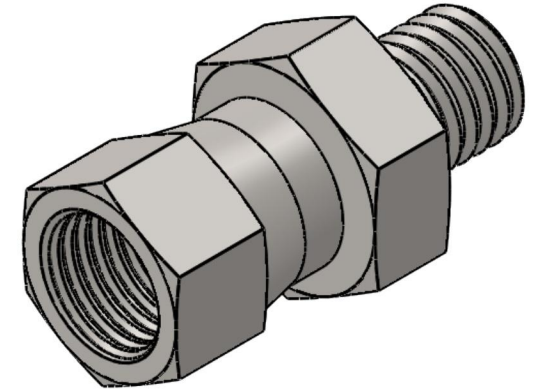

# 7025-06-20

Steel, SAE J514 37° Flare Swivel Male Metric Port/Line Connector, 3/8" Female JIC Swivel x M20X1.5 Male Metric 60° Line/Port

6701 Cochran Road  
Solon, Ohio 44139  
Phone: (440) 248-1880  
Toll Free: 1-888-331-1523

<b>Temperature Rating</b>	<b>Material</b>	<b>Industry Standards</b>	<b>Series</b>
-65°F to 500°F	C1045 / 12L14 Steel	SAE J514, ISO 9974	7025
<b>Pressure Rating</b>	<b>Finish</b>	ASTM B633	<b>Series Description</b>
6000 psi	Trivalent Zinc		SAE J514 37° Flare Swivel Male Metric Port/Line Connector