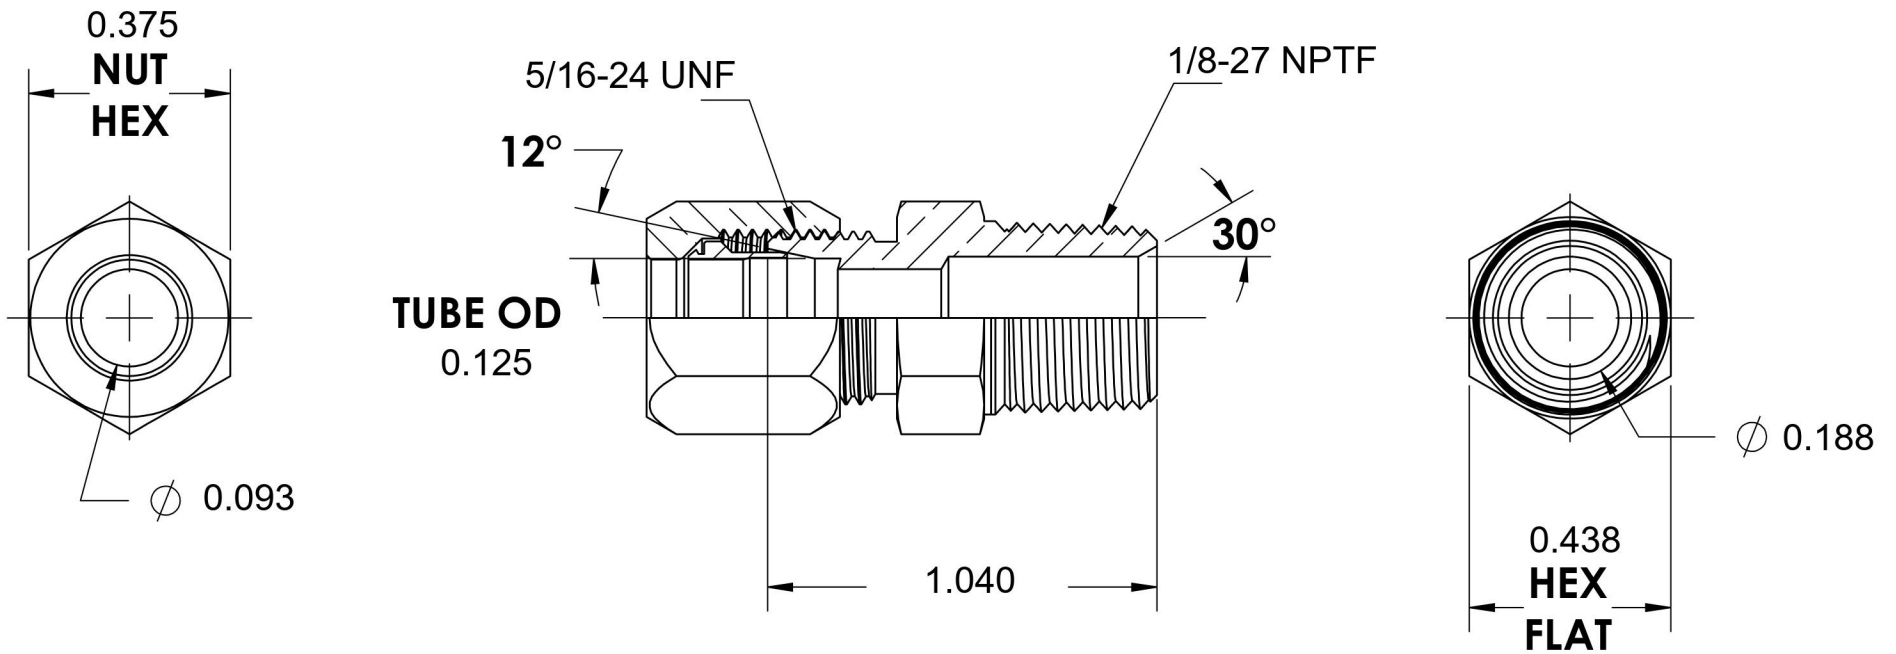

C2404-02-02-SS

Stainless Steel, SAE J514 Flareless Tube Male Connector, 1/8" Flareless Bite Type x 1/8" Male NPTF 30°

6701 Cochran Road
Solon, Ohio 44139
Phone: (440) 248-1880
Toll Free: 1-888-331-1523

Temperature Rating	Material	Industry Standards	Series
-425°F to 1200°F	316/316L Stainless Steel	SAE J514, SAE J476	C2404-SS
Pressure Rating	Finish		Series Description
6000 psi	Passivated		SAE J514 Flareless Tube Male Connector