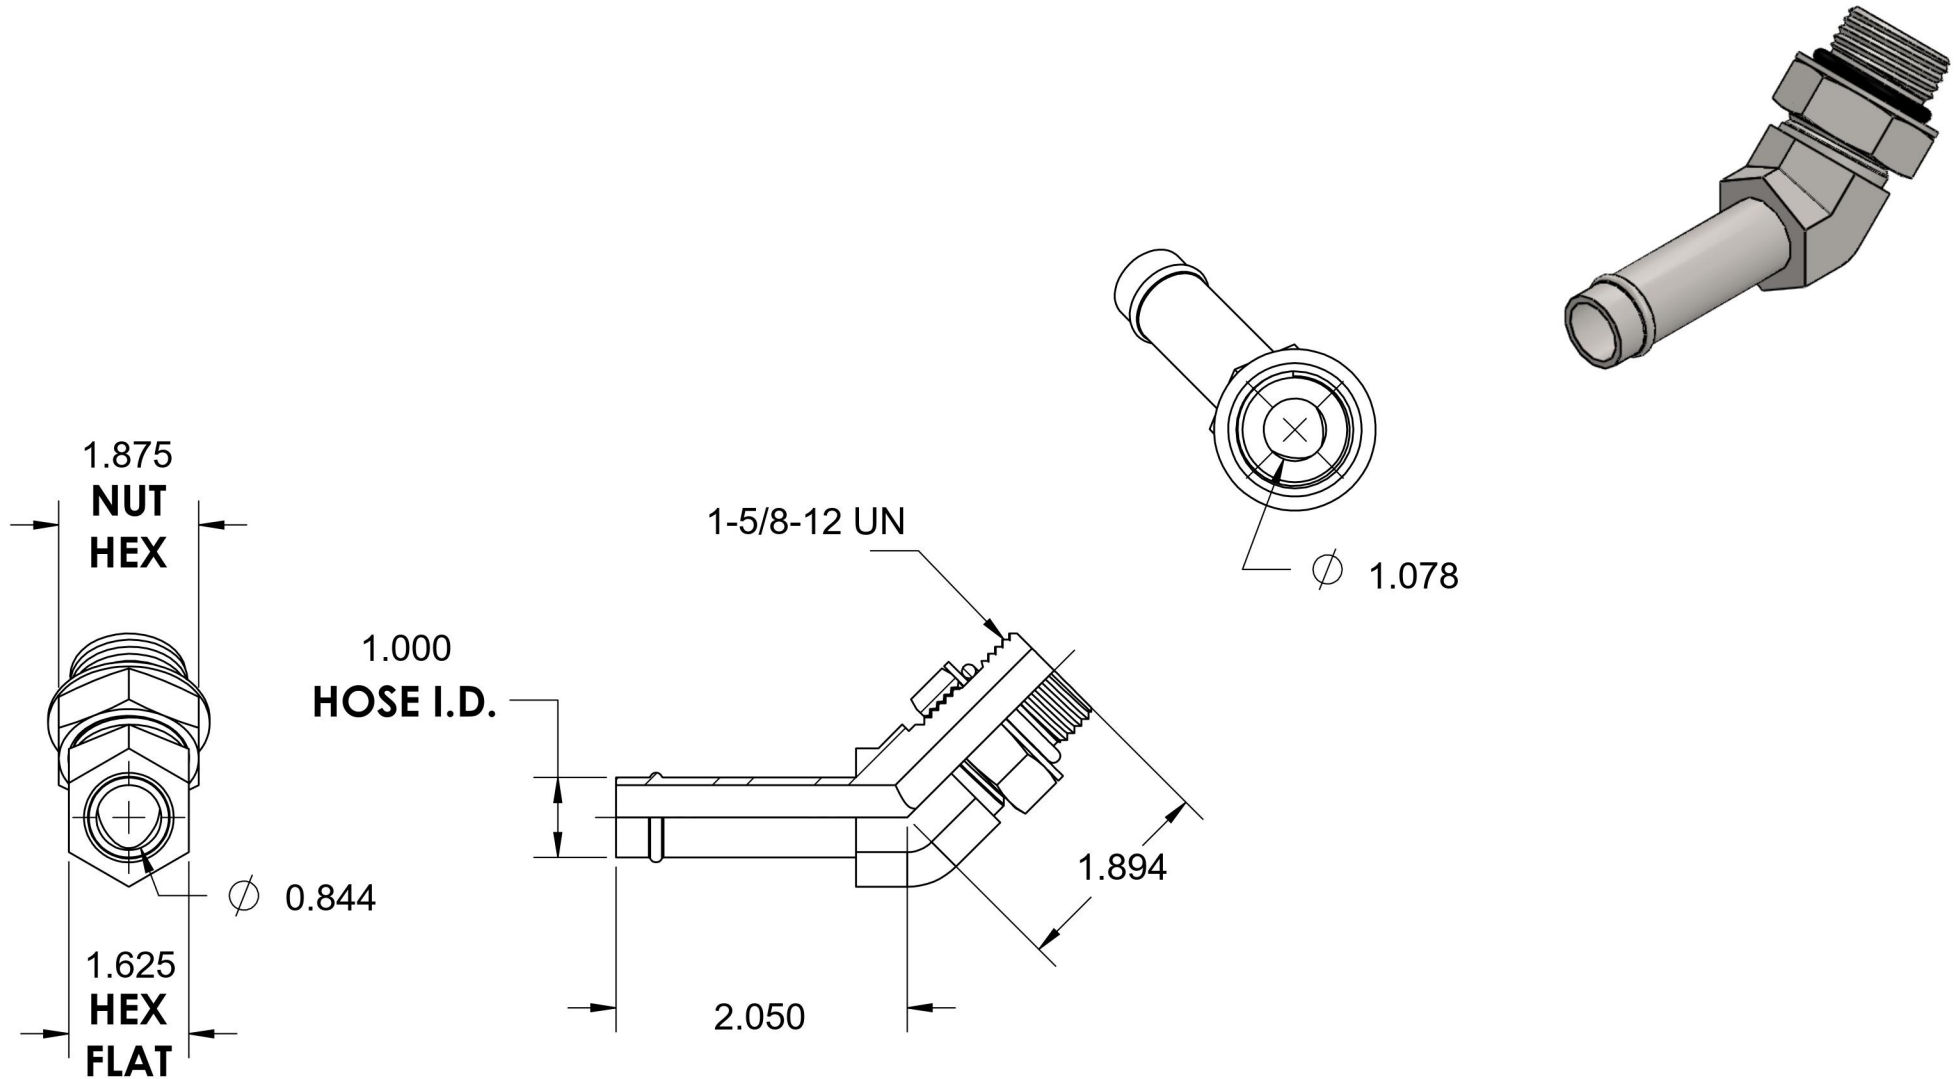

4603-16-20-NWO-FG

Steel, SAE J1231 Hose Bead 45° Adjustable Port Elbow, 1" Beaded Hose Barb x 1-5/8-12 Male Adjustable ORB

6701 Cochran Road
Solon, Ohio 44139
Phone: (440) 248-1880
Toll Free: 1-888-331-1523

Temperature Rating	Material	Industry Standards	Series
-40°F to 250°F	C1045 Steel	SAE J1231-2, SAE J1926-3 SAE J515, ASTM B633	4603-NWO-FG
Pressure Rating	Finish		Series Description
150psi	Trivalent Zinc		SAE J1231 Hose Bead 45° Adjustable Port Elbow