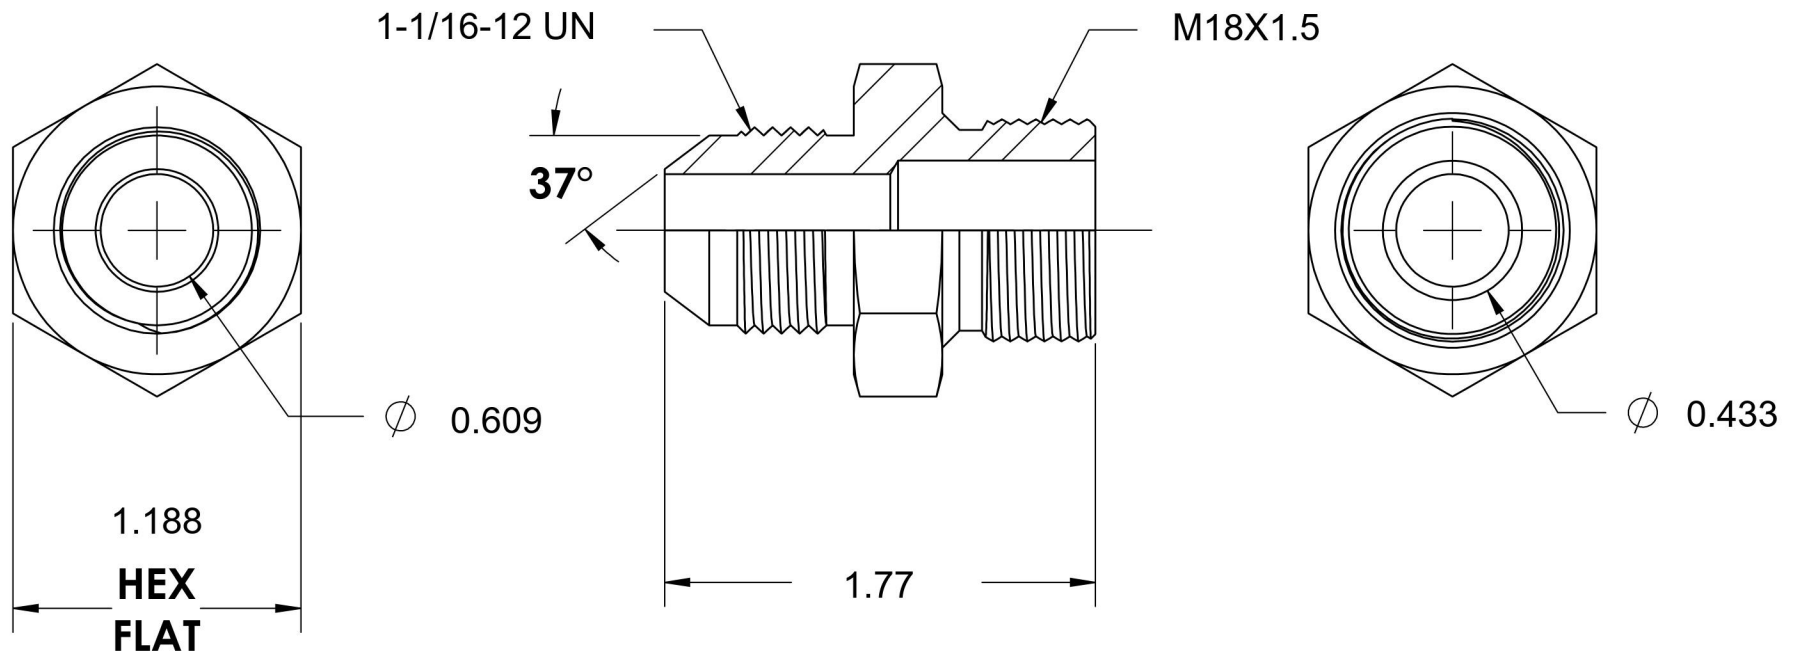

# 7005-12-18

Steel, SAE J514 37° Flare Male Metric Port/Line Connector, 3/4" Male JIC x M18X1.5 Male Metric 60° Line/Port

6701 Cochran Road  
Solon, Ohio 44139  
Phone: (440) 248-1880  
Toll Free: 1-888-331-1523

<b>Temperature Rating</b>	<b>Material</b>	<b>Industry Standards</b>	<b>Series</b>
-65°F to 500°F	C1045/12L14 Steel	SAE J514, ISO 9974	7005
<b>Pressure Rating</b>	<b>Finish</b>	ASTM B633	<b>Series Description</b>
5000 psi	Trivalent Zinc		SAE J514 37° Flare Male Metric Port/Line Connector