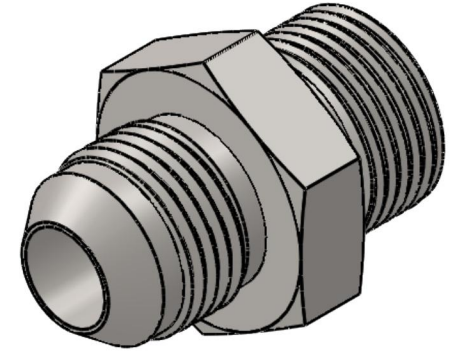

# 7005-12-18

Steel, SAE J514 37° Flare Male Metric Port/Line Connector, 3/4" Male JIC x M18X1.5 Male Metric 60° Line/Port

6701 Cochran Road  
Solon, Ohio 44139  
Phone: (440) 248-1880  
Toll Free: 1-888-331-1523

<b>Temperature Rating</b>	<b>Material</b>	<b>Industry Standards</b>	<b>Series</b>
-65°F to 500°F	C1045/12L14 Steel	SAE J514, ISO 9974	7005
<b>Pressure Rating</b>	<b>Finish</b>	ASTM B633	<b>Series Description</b>
5000 psi	Trivalent Zinc		SAE J514 37° Flare Male Metric Port/Line Connector