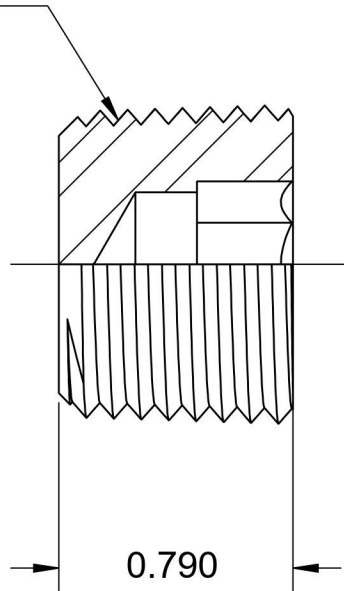

5406-HP-16-SS

Stainless Steel, SAE J531 Pipe Hollow Hex Plug, 1" Male NPTF

1-11-1/2 NPTF

0.790

0.625
HEX

6701 Cochran Road
Solon, Ohio 44139
Phone: (440) 248-1880
Toll Free: 1-888-331-1523

Temperature Rating	Material	Industry Standards	Series
-425°F to 1200°F	316/316L Stainless Steel	SAE J531, SAE J476	5406-HP-SS
Pressure Rating	Finish		Series Description
5400 psi	Passivated		SAE J531 Pipe Hollow Hex Plug