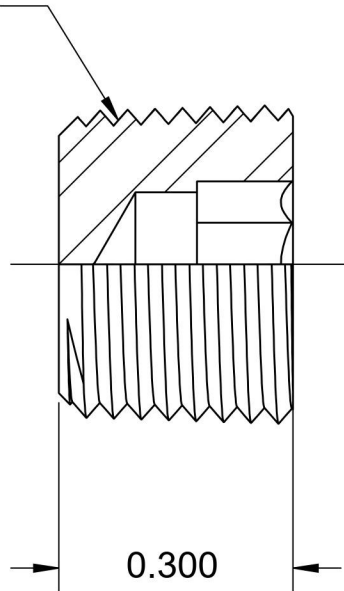

5406-HP-01-SS

Stainless Steel, SAE J531 Pipe Hollow Hex Plug, 1/16" Male NPTF

1/16-27 NPTF

0.300

0.156
HEX

6701 Cochran Road
Solon, Ohio 44139
Phone: (440) 248-1880
Toll Free: 1-888-331-1523

Temperature Rating