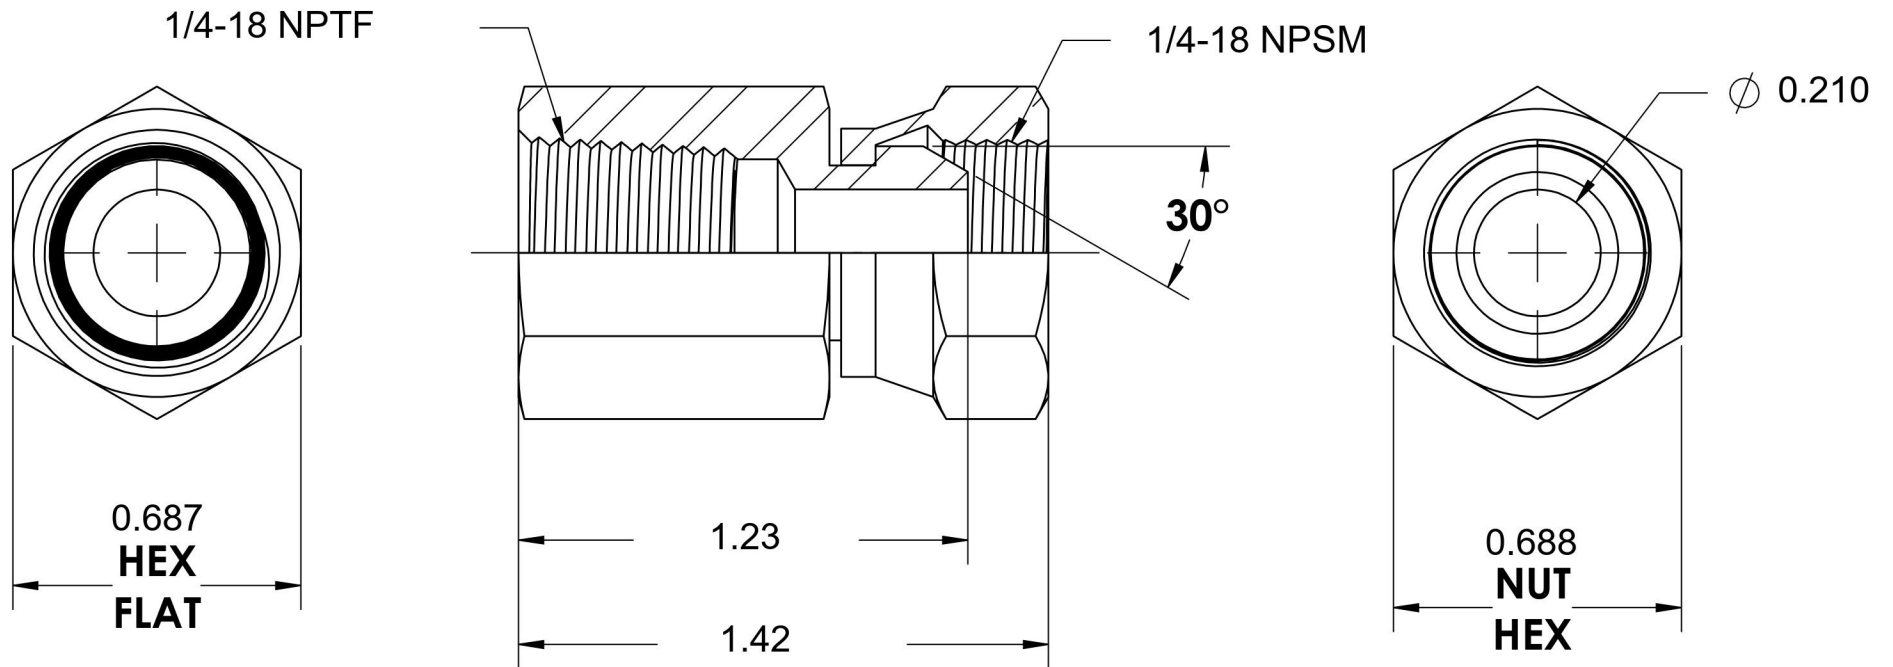

# 1405-04-04-SS

Stainless Steel, SAE J514 NPSM Swivel Female Connector, 1/4" Female NPTF x 1/4" Female NPSM Swivel

6701 Cochran Road  
Solon, Ohio 44139  
Phone: (440) 248-1880  
Toll Free: 1-888-331-1523

Temperature Rating	-425°F to 1200°F	Material	316/316L Stainless Steel	Industry Standards	SAE J514, SAE J476	Series	1405-SS
Pressure Rating	6000 psi	Finish	Passivated			Series Description	SAE J514 NPSM Swivel Female Connector