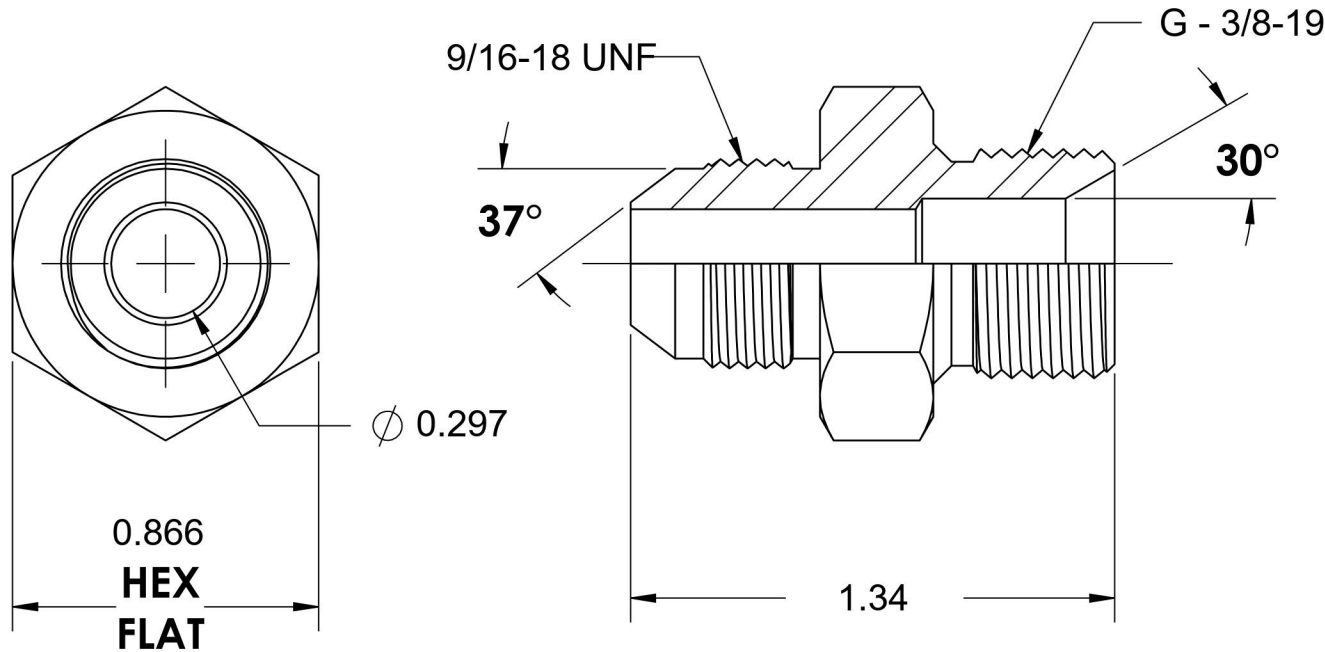

7002-06-06

Steel, SAE J514 37° Flare Male BSPP Port/Line Connector, 3/8" Male JIC x 3/8-19 Male BSPP 60° Line/Port

6701 Cochran Road
Solon, Ohio 44139
Phone: (440) 248-1880
Toll Free: 1-888-331-1523

Temperature Rating	Material	Industry Standards	Series
-65°F to 500°F	C1045/12L14 Steel	SAE J514, ISO 1179	7002
Pressure Rating	Finish	ISO 8434-6, ASTM B633	Series Description
5100 psi	Trivalent Zinc		SAE J514 37° Flare Male BSPP Port/Line Connector