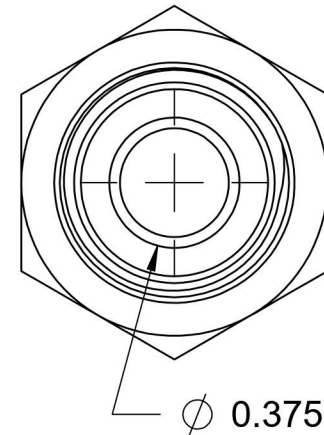

7002-06-06

Steel, SAE J514 37° Flare Male BSPP Port/Line Connector, 3/8" Male JIC x 3/8-19 Male BSPP 60° Line/Port

6701 Cochran Road
Solon, Ohio 44139
Phone: (440) 248-1880
Toll Free: 1-888-331-1523

Temperature Rating	Material	Industry Standards	Series
-65°F to 500°F	C1045/12L14 Steel	SAE J514, ISO 1179	7002
Pressure Rating	Finish	ISO 8434-6, ASTM B633	Series Description
5100 psi	Trivalent Zinc		SAE J514 37° Flare Male BSPP Port/Line Connector