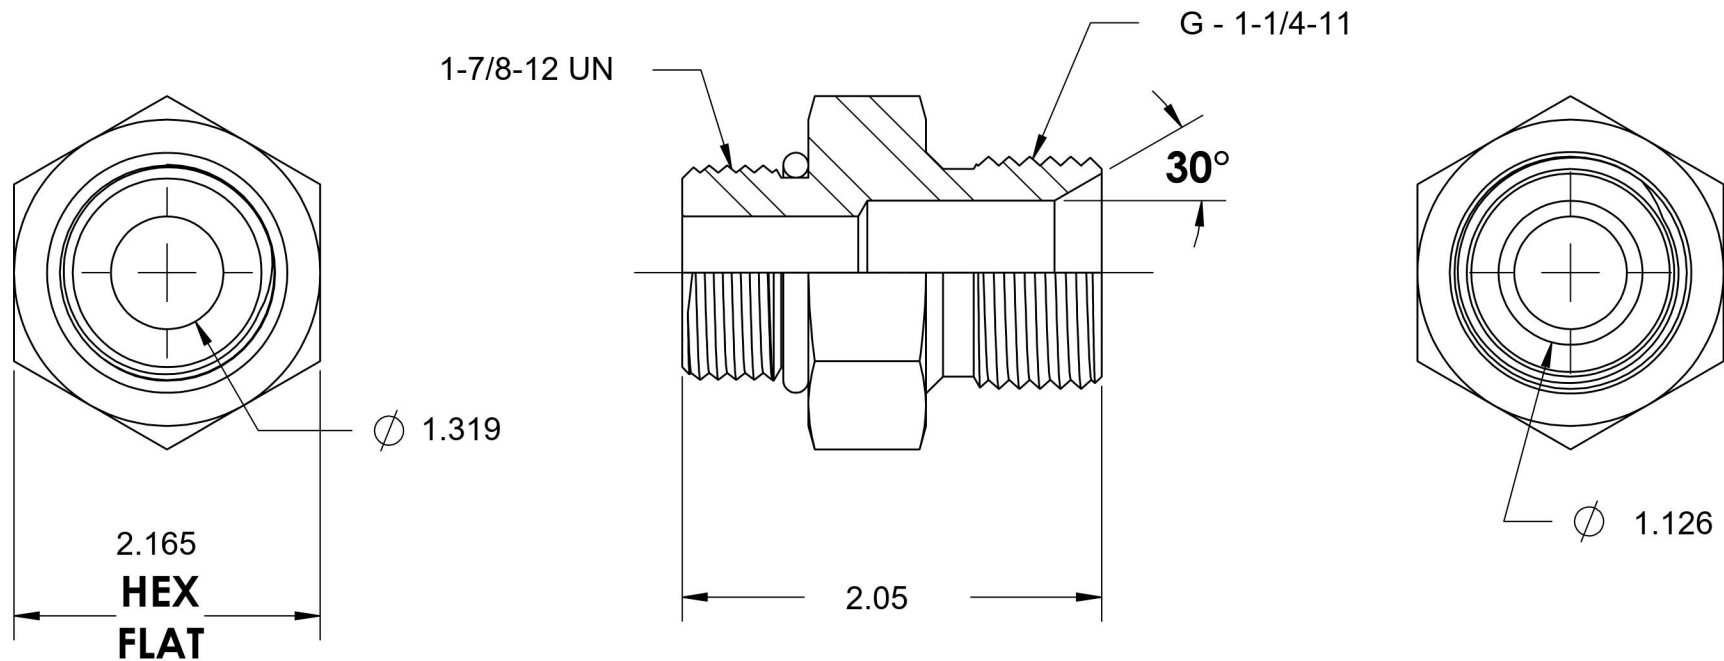

# 7062-24-20-SS

Stainless Steel, SAE J1926 O-Ring Boss Male BSPP Port/Line Adapter, 1-7/8-12 Male ORB x 1-1/4-11 Male BSPP 60° Line/Port

6701 Cochran Road  
Solon, Ohio 44139  
Phone: (440) 248-1880  
Toll Free: 1-888-331-1523

<b>Temperature Rating</b>	<b>Material</b>	<b>Industry Standards</b>	<b>Series</b>
-40°F to 250°F	316/316L Stainless Steel	SAE J1926, ISO 1179	7062-SS
<b>Pressure Rating</b>	<b>Finish</b>	ISO 8434-6	<b>Series Description</b>
1500 psi	Passivated		SAE J1926 O-Ring Boss Male BSPP Port/Line Adapter