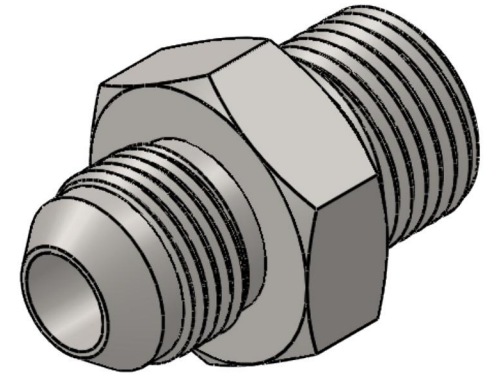

7002-06-10-SS

Stainless Steel, SAE J514 37° Flare Male BSPP Port/Line Connector, 3/8" Male JIC x 5/8-14 Male BSPP 60° Line/Port

6701 Cochran Road
Solon, Ohio 44139
Phone: (440) 248-1880
Toll Free: 1-888-331-1523

Temperature Rating	Material	Industry Standards	Series
-425°F to 1200°F	316/316L Stainless Steel	SAE J514, ISO 1179	7002-SS
Pressure Rating	Finish	ISO 8434-6	Series Description
2900 psi	Passivated		SAE J514 37° Flare Male BSPP Port/Line Connector