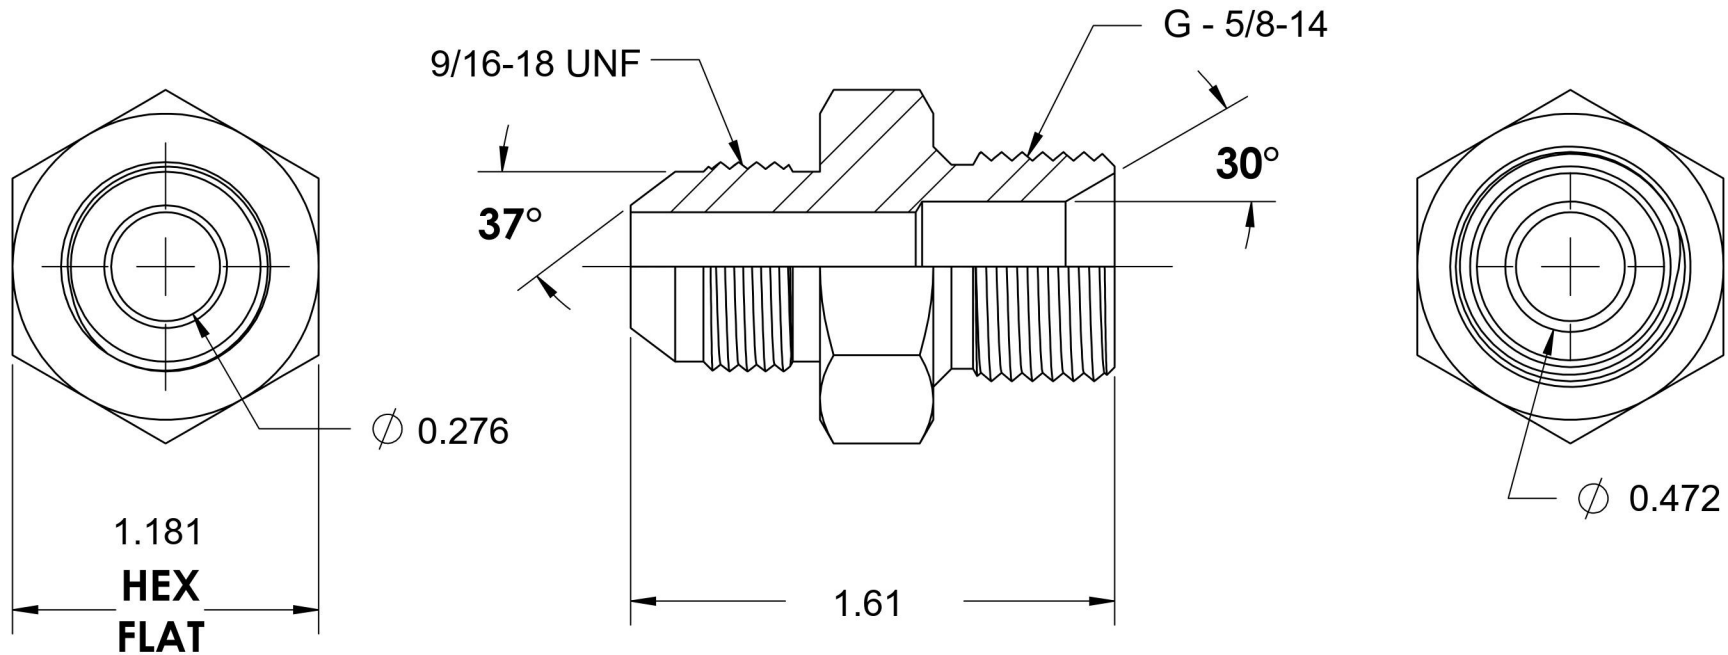

7002-06-10-SS

Stainless Steel, SAE J514 37° Flare Male BSPP Port/Line Connector, 3/8" Male JIC x 5/8-14 Male BSPP 60° Line/Port

6701 Cochran Road
Solon, Ohio 44139
Phone: (440) 248-1880
Toll Free: 1-888-331-1523

Temperature Rating	Material	Industry Standards	Series
-425°F to 1200°F	316/316L Stainless Steel	SAE J514, ISO 1179	7002-SS
Pressure Rating	Finish	ISO 8434-6	Series Description
2900 psi	Passivated		SAE J514 37° Flare Male BSPP Port/Line Connector