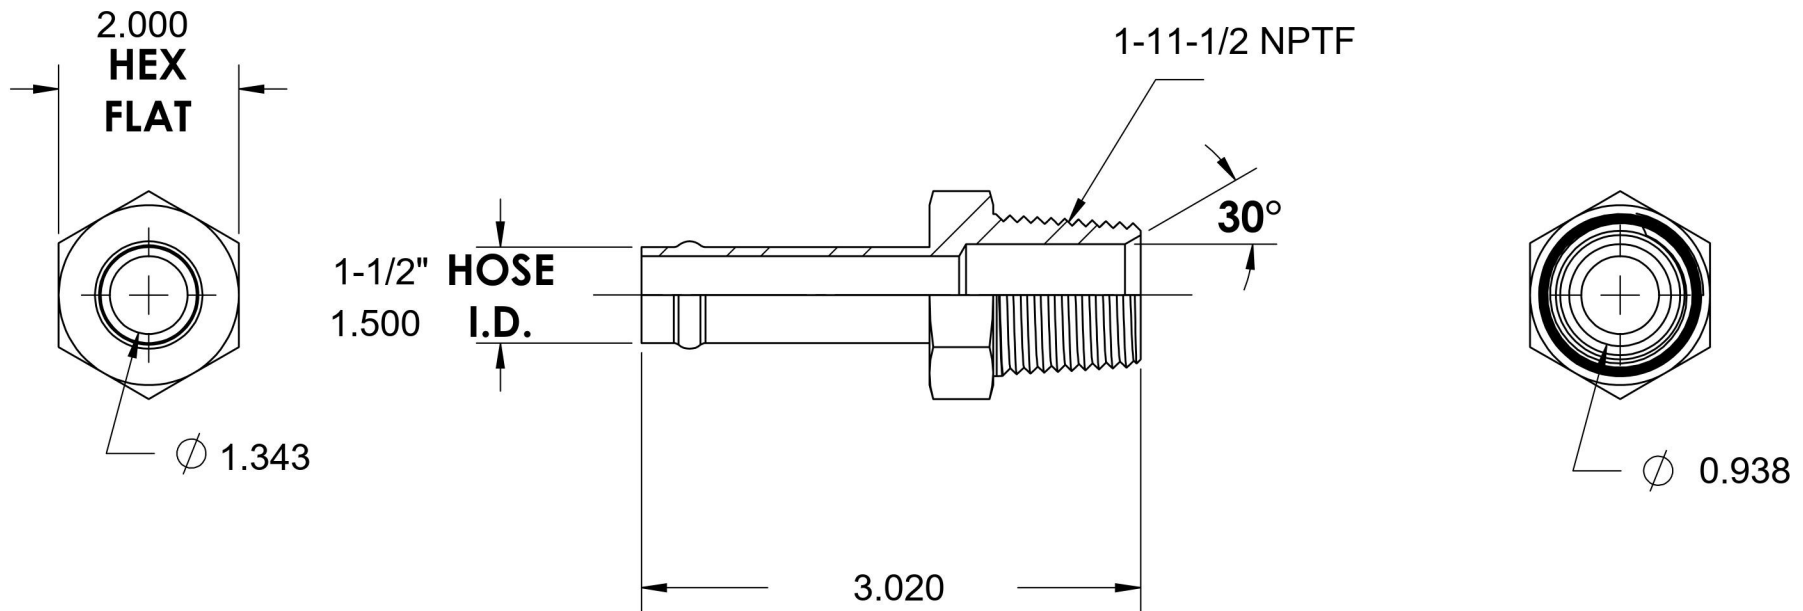

# 4404-24-16

Steel, SAE J1231 Hose Bead Male Connector, 1-1/2" Beaded Hose Barb x 1" Male NPTF 30°

6701 Cochran Road  
Solon, Ohio 44139  
Phone: (440) 248-1880  
Toll Free: 1-888-331-1523

|                           |                   |                                  |                                    |
|---------------------------|-------------------|----------------------------------|------------------------------------|
| <b>Temperature Rating</b> | <b>Material</b>   | <b>Industry Standards</b>        | <b>Series</b>                      |
| -65°F to 500°F            | C1045/12L14 Steel | SAE J1231, SAE J476<br>ASTM B633 | 4404                               |
| <b>Pressure Rating</b>    | <b>Finish</b>     |                                  | <b>Series Description</b>          |
| 150 psi                   | Trivalent Zinc    |                                  | SAE J1231 Hose Bead Male Connector |