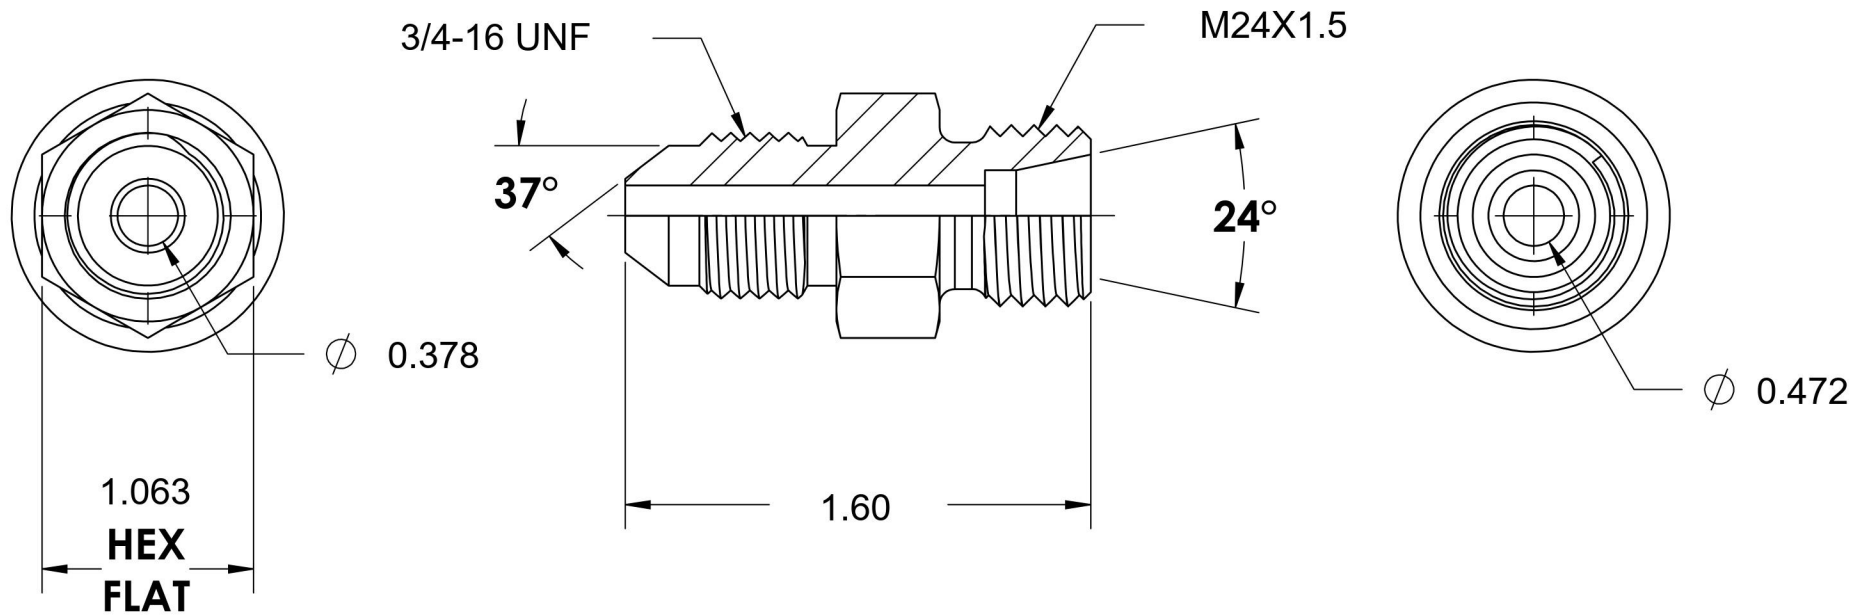

7005-08-S16-24-SS

Stainless Steel, SAE J514 37° Flare/ISO 8434-1 Heavy Series Male Adapter, 1/2" Male JIC x M24X1.5 Male DIN

6701 Cochran Road
Solon, Ohio 44139
Phone: (440) 248-1880
Toll Free: 1-888-331-1523

Temperature Rating -425°F to 1200°F	Material 316/316L Stainless Steel	Industry Standards SAE J514, ISO 8434-1 DIN 2353	Series 7005-DIN HEAVY-SS
Pressure Rating 6000 psi	Finish Passivated		Series Description SAE J514 37° Flare/ISO 8434-1 Heavy Series Male Adapter