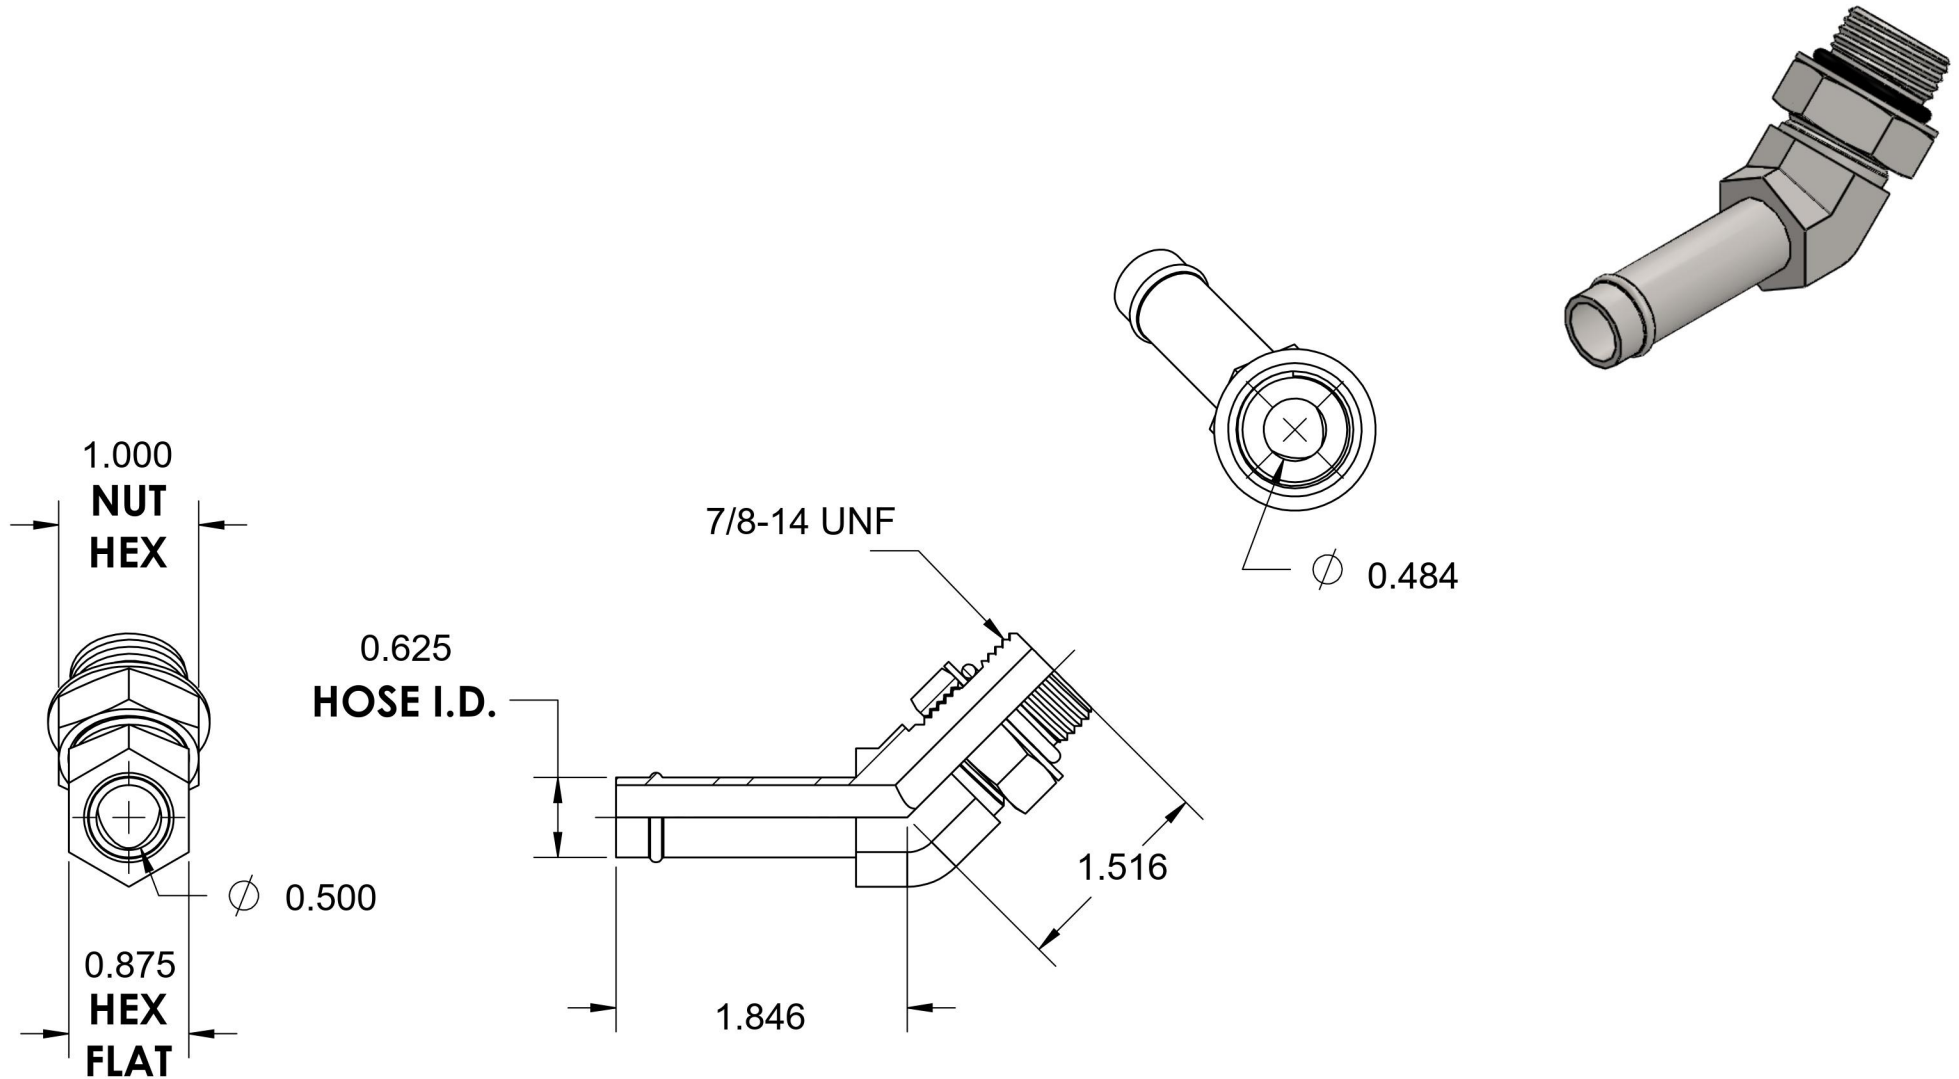

4603-10-10-NWO-FG

Steel, SAE J1231 Hose Bead 45° Adjustable Port Elbow, 5/8" Beaded Hose Barb x 7/8-14 Male Adjustable ORB

6701 Cochran Road
Solon, Ohio 44139
Phone: (440) 248-1880
Toll Free: 1-888-331-1523

Temperature Rating	Material	Industry Standards	Series
-40°F to 250°F	C1045 Steel	SAE J1231-2, SAE J1926-3 SAE J515, ASTM B633	4603-NWO-FG
Pressure Rating	Finish		Series Description
150psi	Trivalent Zinc		SAE J1231 Hose Bead 45° Adjustable Port Elbow