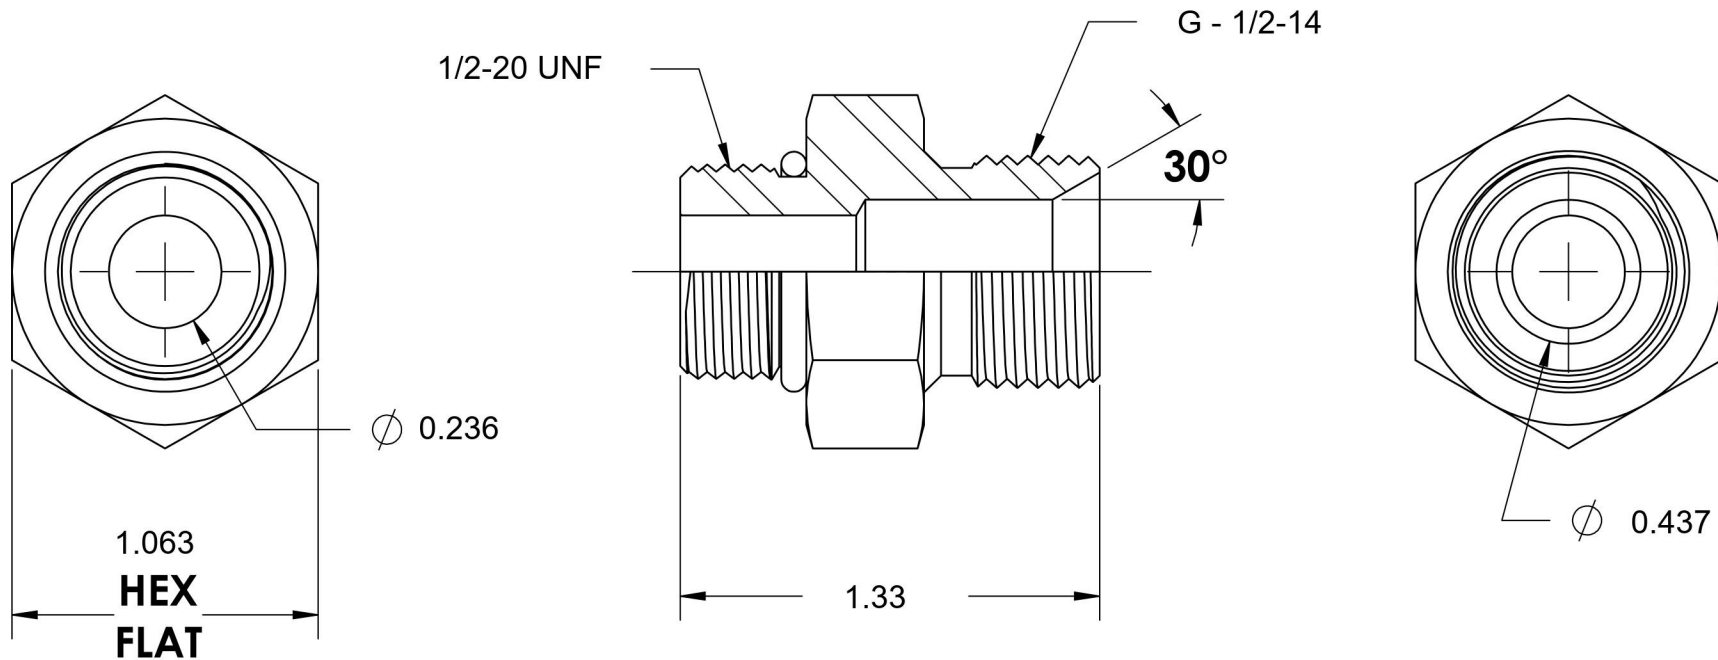

# 7062-05-08

Steel, SAE J1926 O-Ring Boss Male BSPP Port/Line Adapter, 1/2-20 Male ORB x 1/2-14 Male BSPP 60° Line/Port

6701 Cochran Road  
Solon, Ohio 44139  
Phone: (440) 248-1880  
Toll Free: 1-888-331-1523

<b>Temperature Rating</b>	<b>Material</b>	<b>Industry Standards</b>	<b>Series</b>
-40°F to 250°F	C1045 / 12L14 Steel	SAE J1926, ISO 1179	7062
<b>Pressure Rating</b>	<b>Finish</b>	ISO 8434-6, ASTM B633	<b>Series Description</b>
2900 psi	Trivalent Zinc		SAE J1926 O-Ring Boss Male BSPP Port/Line Adapter