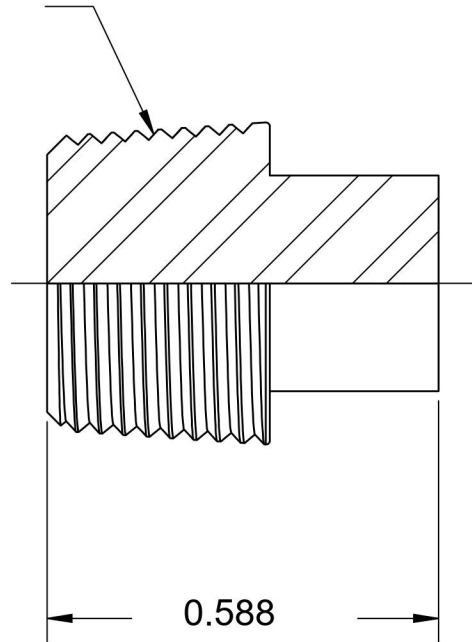

5406-SHP-02

Steel, SAE J531 Pipe Square Head Plug, 1/8" Male NPTF

1/8-27 NPTF

0.283
HEX

6701 Cochran Road
Solon, Ohio 44139
Phone: (440) 248-1880
Toll Free: 1-888-331-1523

Temperature Rating

-65°F to 500°F

Pressure Rating

5406-SHP

Series Description

SAE J531 Pipe Square Head Plug