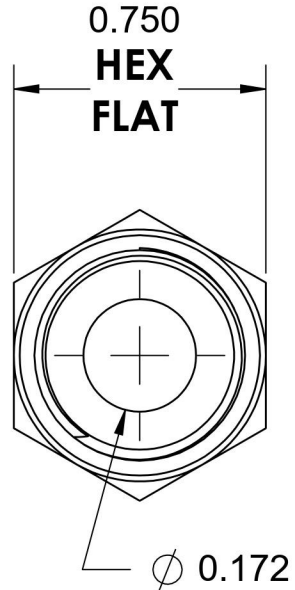

6401-04-06-O

Steel, SAE J1926 O-Ring Boss Male Adapter, 7/16-20 Male ORB x 3/8" Male NPTF 30°

6701 Cochran Road
Solon, Ohio 44139
Phone: (440) 248-1880
Toll Free: 1-888-331-1523

Temperature Rating

-40°F to 250°F