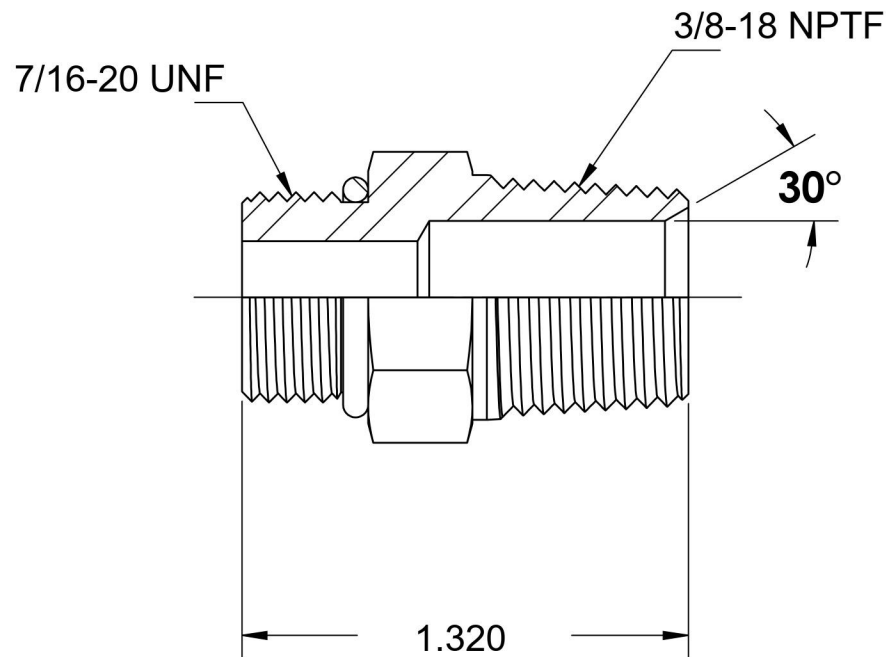

6401-04-06-O

Steel, SAE J1926 O-Ring Boss Male Adapter, 7/16-20 Male ORB x 3/8" Male NPTF 30°

6701 Cochran Road
Solon, Ohio 44139
Phone: (440) 248-1880
Toll Free: 1-888-331-1523

Temperature Rating

-40°F to 250°F

Pressure Rating

6000 psi

Material

C1045 / 12L14 Steel

Finish

Trivalent Zinc

Industry Standards

SAE J1926-3, SAE J476
SAE J515, ASTM B633

Series

6401-O

Series Description

SAE J1926 O-Ring Boss
Male Adapter