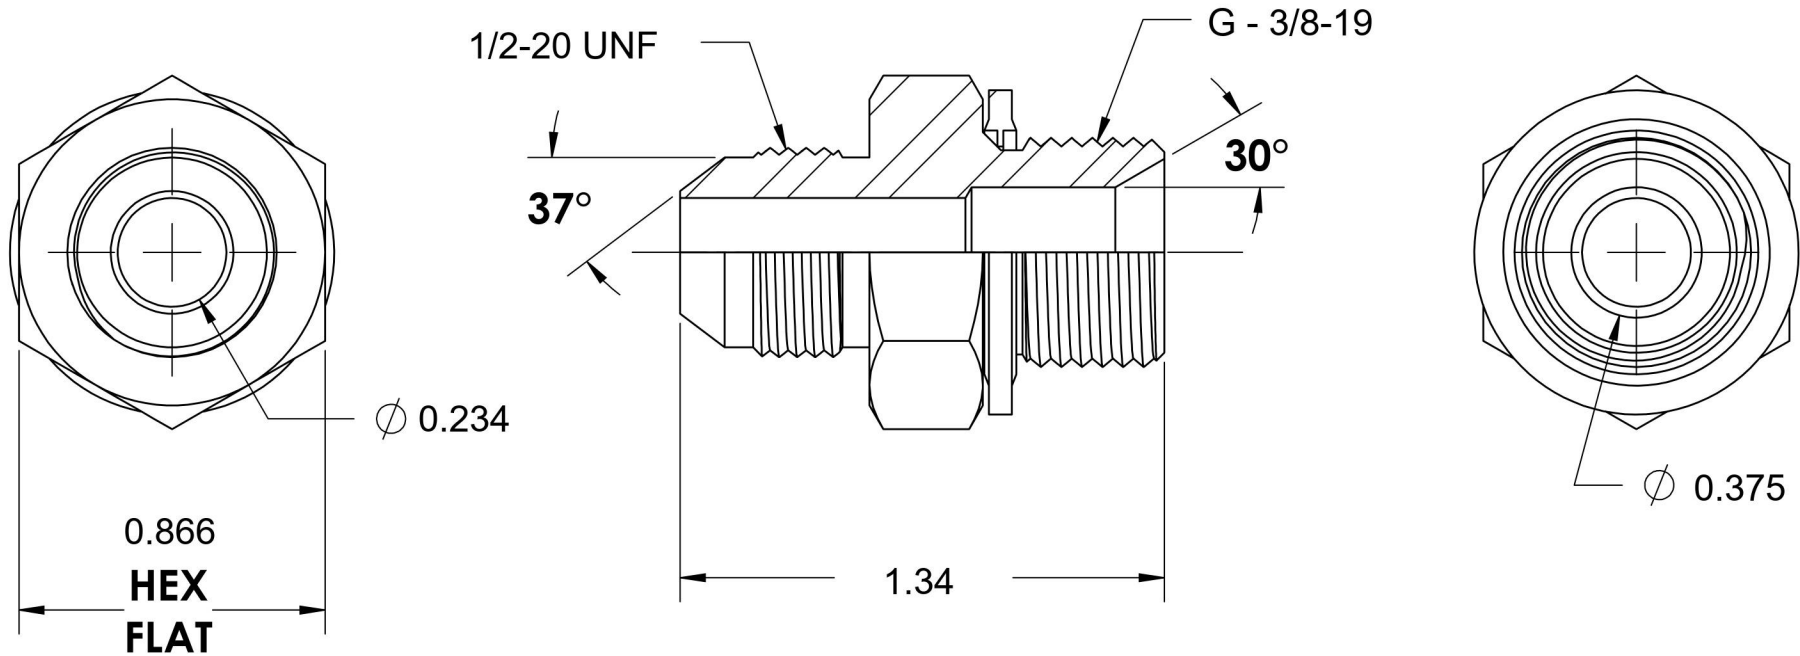

7002-05-06-SS-BS

Stainless Steel, SAE J514 37° Flare BSPP Type (D) Bonded Seal Port/Line Adapter, 5/16" Male JIC x 3/8-19 Male BSPP 60° Line/Port

6701 Cochran Road
Solon, Ohio 44139
Phone: (440) 248-1880
Toll Free: 1-888-331-1523

Temperature Rating	Material	Industry Standards	Series
-22°F to 257°F	316/316L Stainless Steel	SAE J514, ISO 1179	7002-BS-SS
Pressure Rating	Finish		Series Description
5100 psi	Passivated		SAE J514 37° Flare BSPP Type (D) Bonded Seal Port/Line Adapter