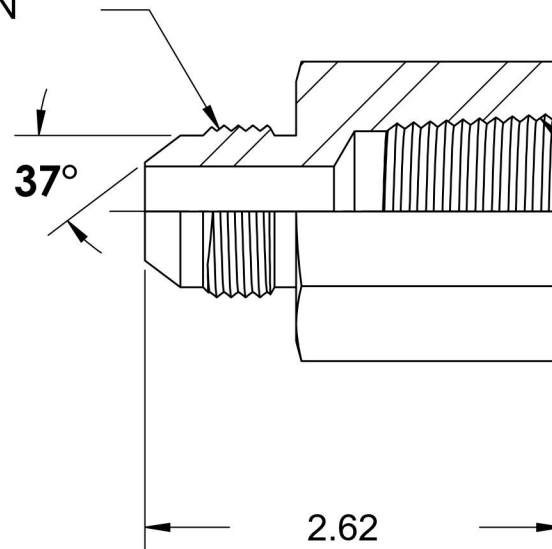

2405-24-24-SS

Stainless Steel, SAE J514 Flared Tube Female Connector, 1-1/2" Male JIC x 1-1/2" Female NPTF

1-7/8-12 UN

1-1/2-11-1/2 NPTF

6701 Cochran Road
Solon, Ohio 44139
Phone: (440) 248-1880
Toll Free: 1-888-331-1523

Temperature Rating -425°F to 1200°F	Material 316/316L Stainless Steel	Industry Standards SAE J514 , SAE J476	Series 2405-SS
Pressure Rating 2000 psi	Finish Passivated		Series Description SAE J514 Flared Tube Female Connector