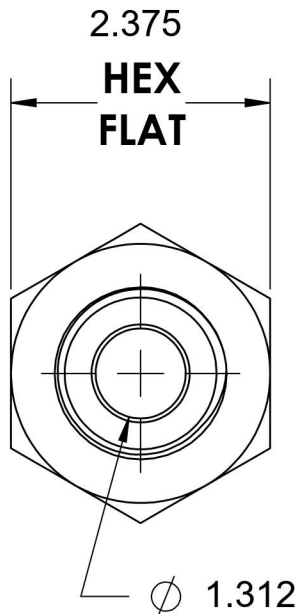

2405-24-24-SS

Stainless Steel, SAE J514 Flared Tube Female Connector, 1-1/2" Male JIC x 1-1/2" Female NPTF

1-7/8-12 UN

1-1/2-11-1/2 NPTF

6701 Cochran Road
Solon, Ohio 44139
Phone: (440) 248-1880
Toll Free: 1-888-331-1523

Temperature Rating -425°F to 1200°F	Material 316/316L Stainless Steel	Industry Standards SAE J514 , SAE J476	Series 2405-SS
Pressure Rating 2000 psi	Finish Passivated		Series Description SAE J514 Flared Tube Female Connector