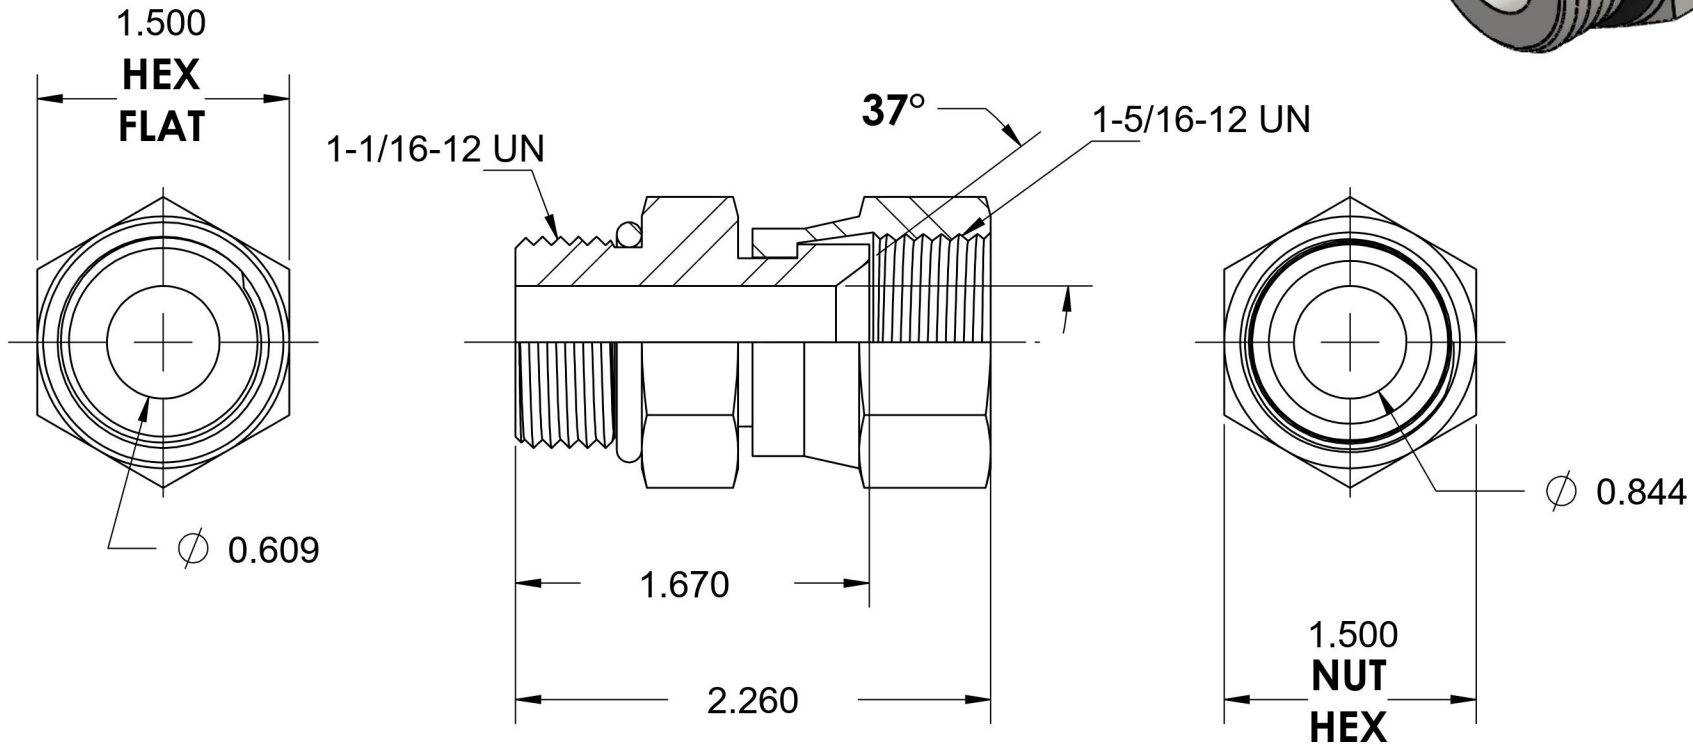

6402-12-16-O-SS

Stainless Steel, SAE J514 37° Flare Swivel Port Connector, 1-1/16-12 Male ORB x 1" Female JIC Swivel

6701 Cochran Road
Solon, Ohio 44139
Phone: (440) 248-1880
Toll Free: 1-888-331-1523

Temperature Rating

-40°F to 250°F

Pressure Rating

4000 psi

Material

316/316L Stainless Steel

Finish

Passivated

Industry Standards

SAE J514, SAE J1926-3

Series

6402-O-SS

Series Description

SAE J514 37° Flare Swivel
Port Connector