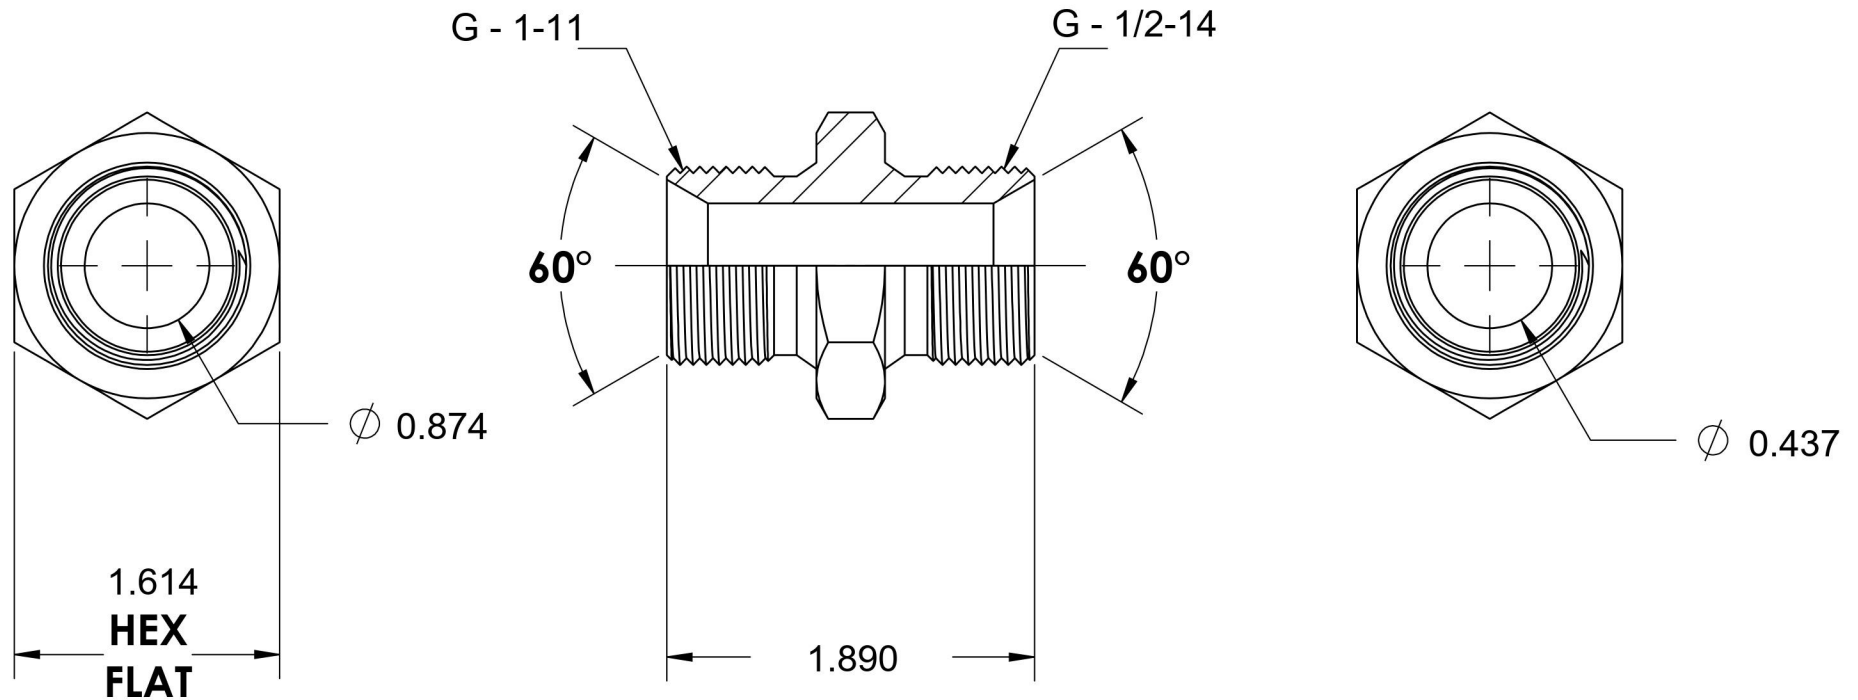

# 9022-16-08-SS

Stainless Steel, ISO 1179 BSPP Port/Line Union, 1-11 Male BSPP 60° Line/Port x 1/2-14 Male BSPP 60° Line/Port

6701 Cochran Road  
Solon, Ohio 44139  
Phone: (440) 248-1880  
Toll Free: 1-888-331-1523

<b>Temperature Rating</b>	<b>Material</b>	<b>Industry Standards</b>	<b>Series</b>
-425°F to 1200°F	316/316L Stainless Steel	ISO 1179, ISO 8434-6	9022-SS
<b>Pressure Rating</b>	<b>Finish</b>		<b>Series Description</b>
1700 psi	Passivated		ISO 1179 BSPP Port/Line Union