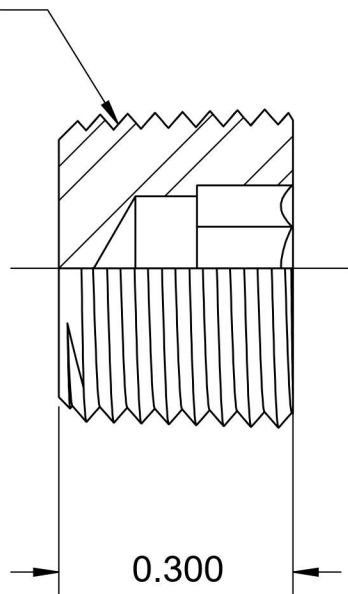

5406-HP-02

Steel, SAE J531 Pipe Hollow Hex Plug, 1/8" Male NPTF

1/8-27 NPTF

6701 Cochran Road
Solon, Ohio 44139
Phone: (440) 248-1880
Toll Free: 1-888-331-1523

Temperature Rating

-65°F to 500°F

Pressure Rating

5406-HP

Series Description

SAE J531 Pipe Hollow Hex Plug