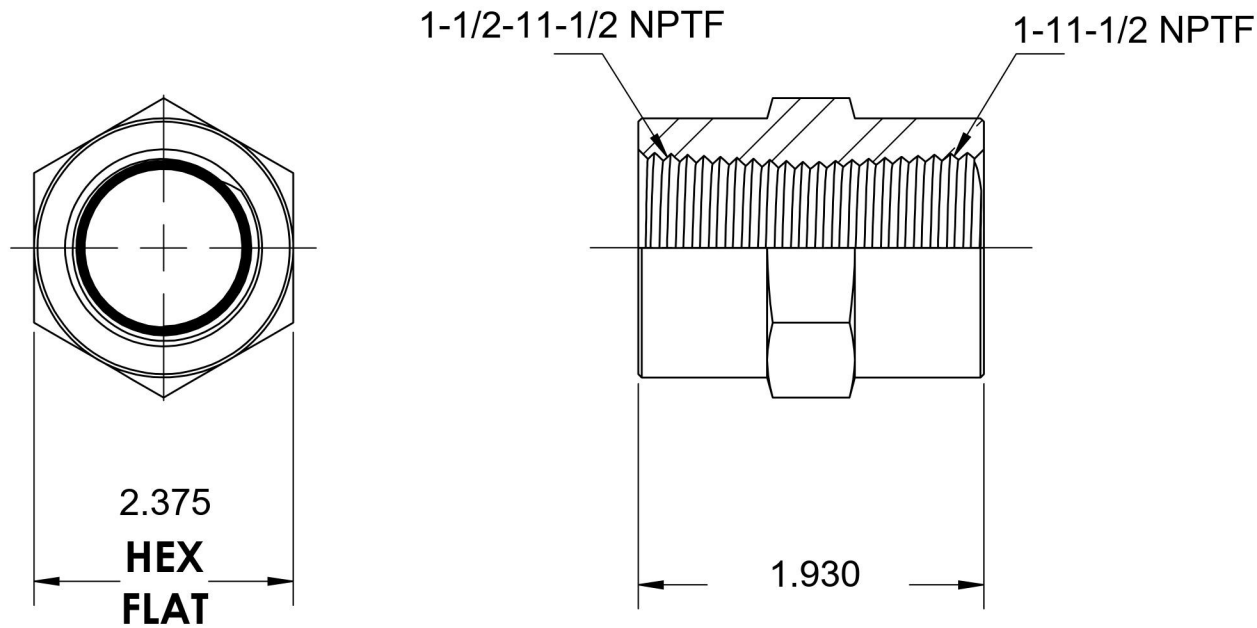

5000-24-16-SS

Stainless Steel, SAE J514 Pipe Hex Coupling, 1-1/2" Female NPTF x 1-11-1/2" Female NPTF

6701 Cochran Road
Solon, Ohio 44139
Phone: (440) 248-1880
Toll Free: 1-888-331-1523

Temperature Rating -425°F to 1200°F	Material 316/316L Stainless Steel	Industry Standards SAE J514 , SAE J476	Series 5000-SS
Pressure Rating 2400 psi	Finish Passivated		Series Description SAE J514 Pipe Hex Coupling