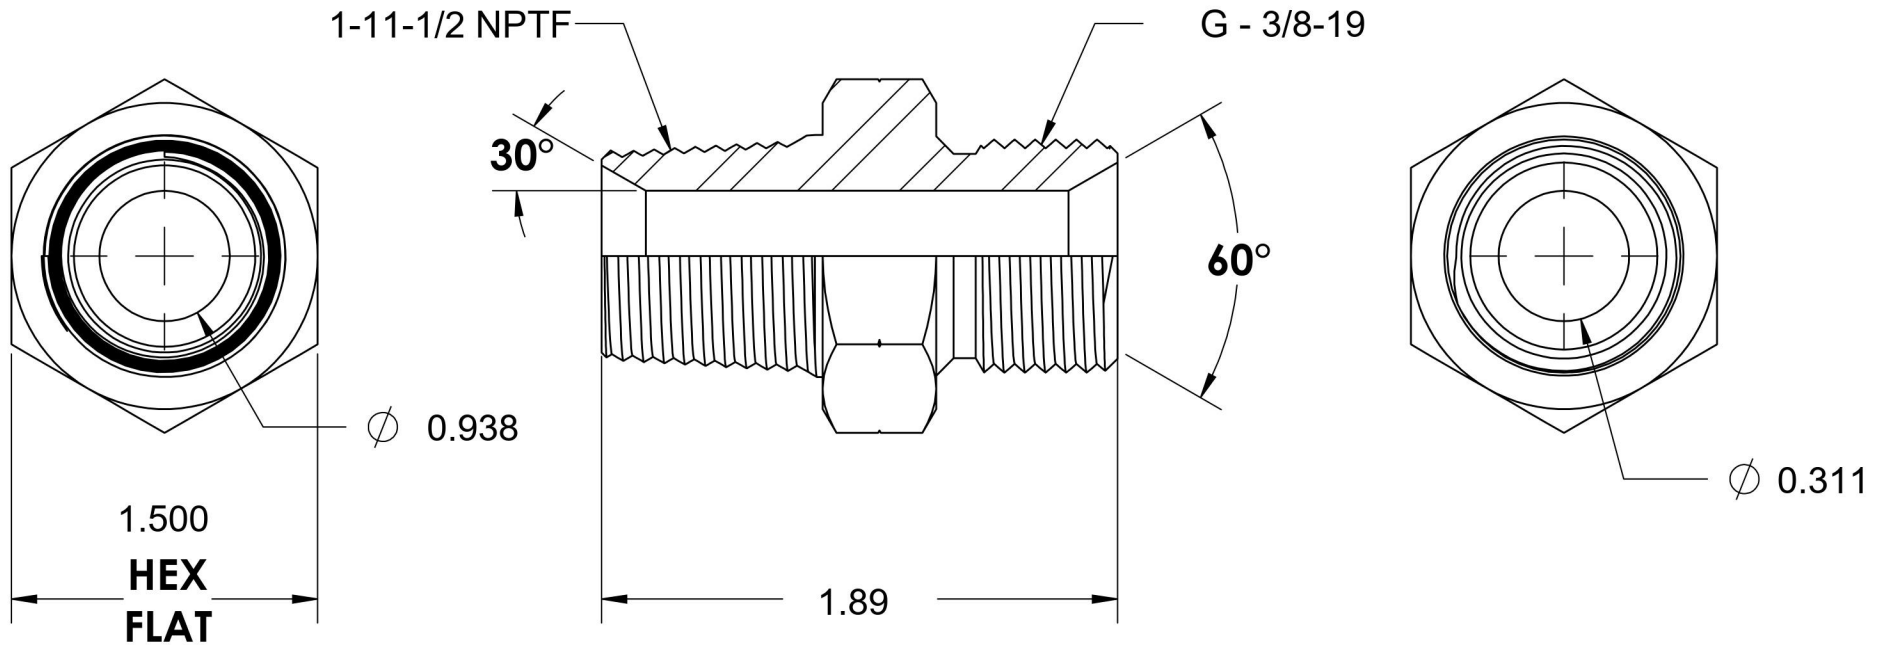

# 7032-16-06

Steel, SAE J476 Pipe Male BSPP Port/Line Adapter, 1" Male NPTF 30° x 3/8-19 Male BSPP 60° Line/Port

6701 Cochran Road  
Solon, Ohio 44139  
Phone: (440) 248-1880  
Toll Free: 1-888-331-1523

<b>Temperature Rating</b> -65°F to 500°F	<b>Material</b> C1045 / 12L14 Steel	<b>Industry Standards</b> SAE J476, ISO 1179	<b>Series</b> 7032
<b>Pressure Rating</b> 3000 psi	<b>Finish</b> Trivalent Zinc	<b>ISO 8434-6, ASTM B633</b>	<b>Series Description</b> SAE J476 Pipe Male BSPP Port/Line Adapter