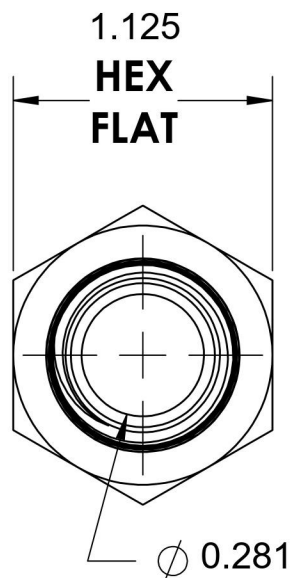

5405-04-08-B

Brass, SAE J514 Pipe Expander, 1/4" Male NPTF 30° x 1/2" Female NPTF

6701 Cochran Road
Solon, Ohio 44139
Phone: (440) 248-1880
Toll Free: 1-888-331-1523

Temperature Rating	Material	Industry Standards	Series
-325°F to 400°F	C36000 Brass	SAE J514 , SAE J476	5405-B
Pressure Rating	Finish		Series Description
3200 psi	Natural Finish		SAE J514 Pipe Expander