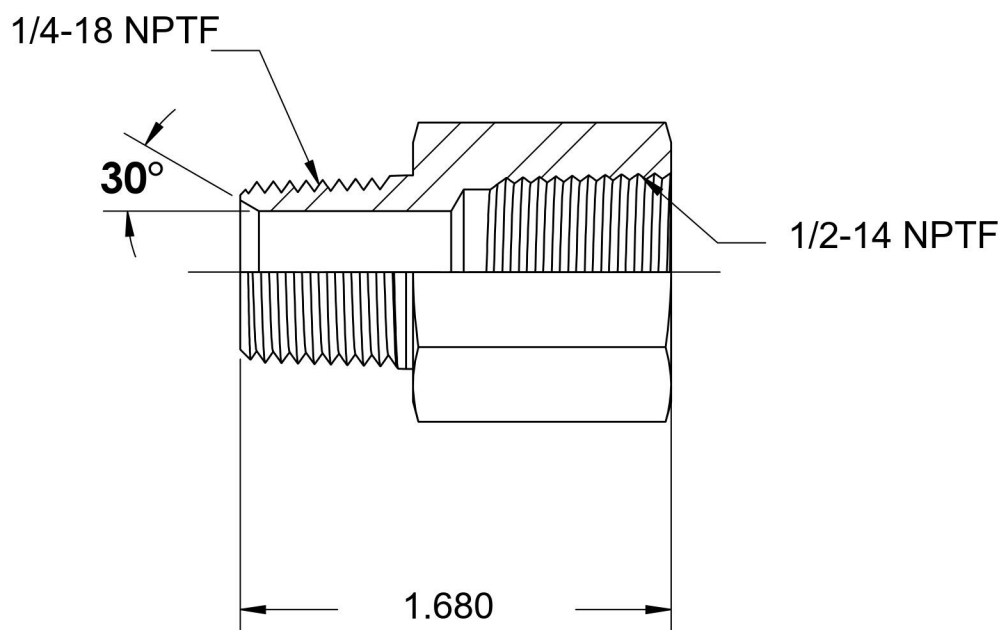

5405-04-08-B

Brass, SAE J514 Pipe Expander, 1/4" Male NPTF 30° x 1/2" Female NPTF

6701 Cochran Road
Solon, Ohio 44139
Phone: (440) 248-1880
Toll Free: 1-888-331-1523

Temperature Rating	Material	Industry Standards	Series
-325°F to 400°F	C36000 Brass	SAE J514 , SAE J476	5405-B
Pressure Rating	Finish		Series Description
3200 psi	Natural Finish		SAE J514 Pipe Expander