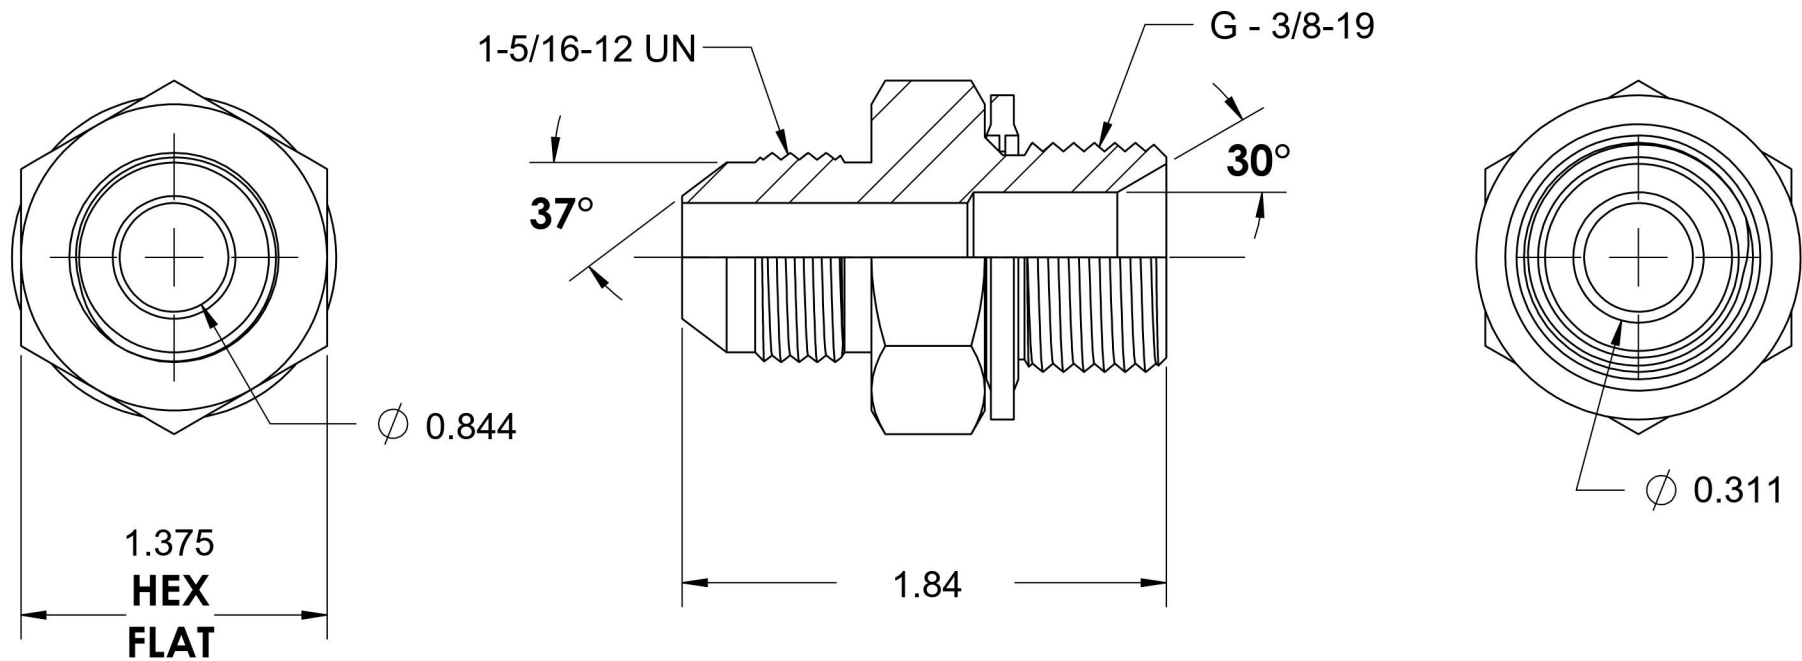

7002-16-06-BS

Steel, SAE J514 37° Flare BSPP Type (D) Bonded Seal Port/Line Adapter, 1" Male JIC x 3/8-19 Male BSPP 60° Line/Port

6701 Cochran Road
Solon, Ohio 44139
Phone: (440) 248-1880
Toll Free: 1-888-331-1523

Temperature Rating	Material	Industry Standards	Series
-22°F to 257°F	C1045/12L14 Steel	SAE J514, ISO 1179	7002-BS
Pressure Rating	Finish	ASTM B633	Series Description
5100 psi	Trivalent Zinc		SAE J514 37° Flare BSPP Type (D) Bonded Seal Port/Line Adapter