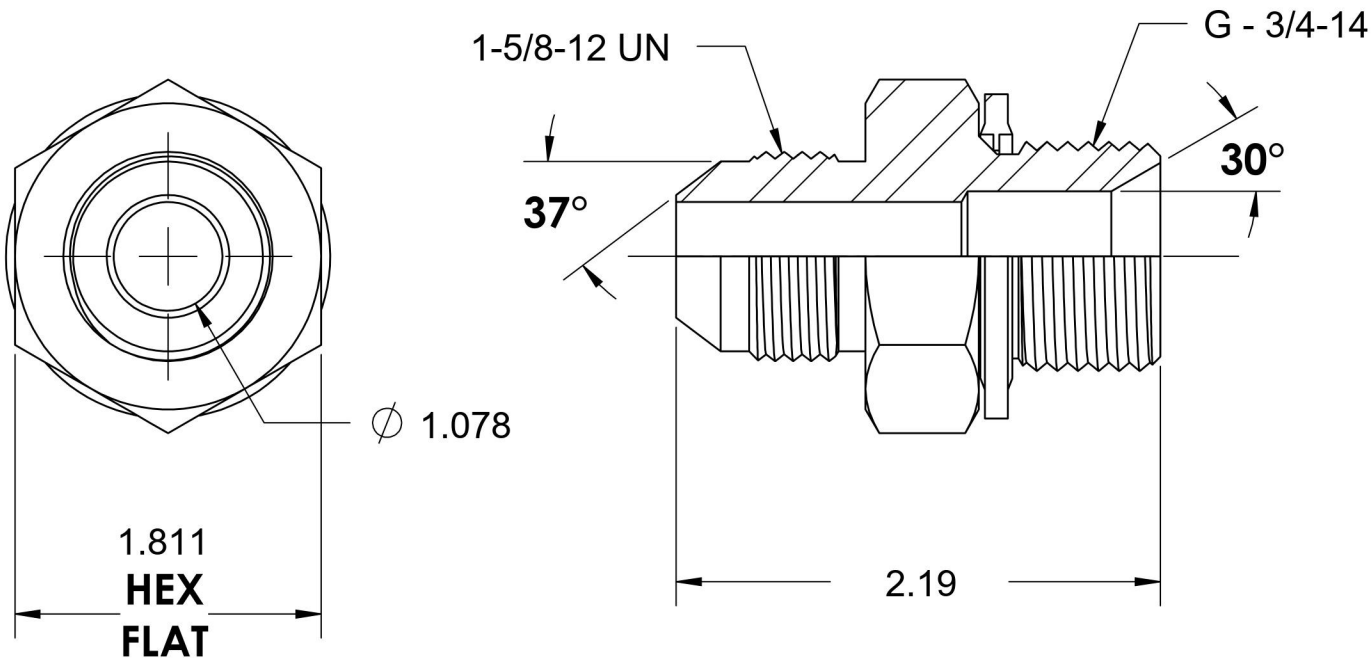

# 7002-20-12-BS

Steel, SAE J514 37° Flare BSPP Type (D) Bonded Seal Port/Line Adapter, 1-1/4" Male JIC x 3/4-14 Male BSPP 60° Line/Port

6701 Cochran Road  
Solon, Ohio 44139  
Phone: (440) 248-1880  
Toll Free: 1-888-331-1523

<b>Temperature Rating</b> -22°F to 257°F	<b>Material</b> C1045/12L14 Steel	<b>Industry Standards</b> SAE J514, ISO 1179	<b>Series</b> 7002-BS
<b>Pressure Rating</b> 2900 psi	<b>Finish</b> Trivalent Zinc	ASTM B633	<b>Series Description</b> SAE J514 37° Flare BSPP Type (D) Bonded Seal Port/Line Adapter