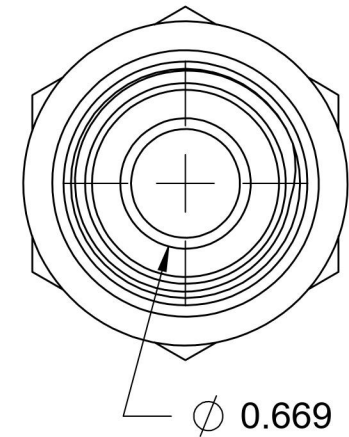

# 7002-20-12-BS

Steel, SAE J514 37° Flare BSPP Type (D) Bonded Seal Port/Line Adapter, 1-1/4" Male JIC x 3/4-14 Male BSPP 60° Line/Port

6701 Cochran Road  
Solon, Ohio 44139  
Phone: (440) 248-1880  
Toll Free: 1-888-331-1523

<b>Temperature Rating</b> -22°F to 257°F	<b>Material</b> C1045/12L14 Steel	<b>Industry Standards</b> SAE J514, ISO 1179	<b>Series</b> 7002-BS
<b>Pressure Rating</b> 2900 psi	<b>Finish</b> Trivalent Zinc	ASTM B633	<b>Series Description</b> SAE J514 37° Flare BSPP Type (D) Bonded Seal Port/Line Adapter