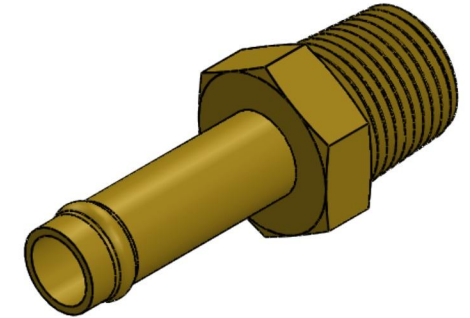

4404-06-04-B

Brass, SAE J1231 Hose Bead Male Connector, 3/8" Beaded Hose Barb x 1/4" Male NPTF 30°

6701 Cochran Road
Solon, Ohio 44139
Phone: (440) 248-1880
Toll Free: 1-888-331-1523

Temperature Rating -325°F to 400°F	Material C36000 Brass	Industry Standards SAE J1231, SAE J476	Series 4404-B
Pressure Rating 150 psi	Finish Natural Finish		Series Description SAE J1231 Hose Bead Male Connector