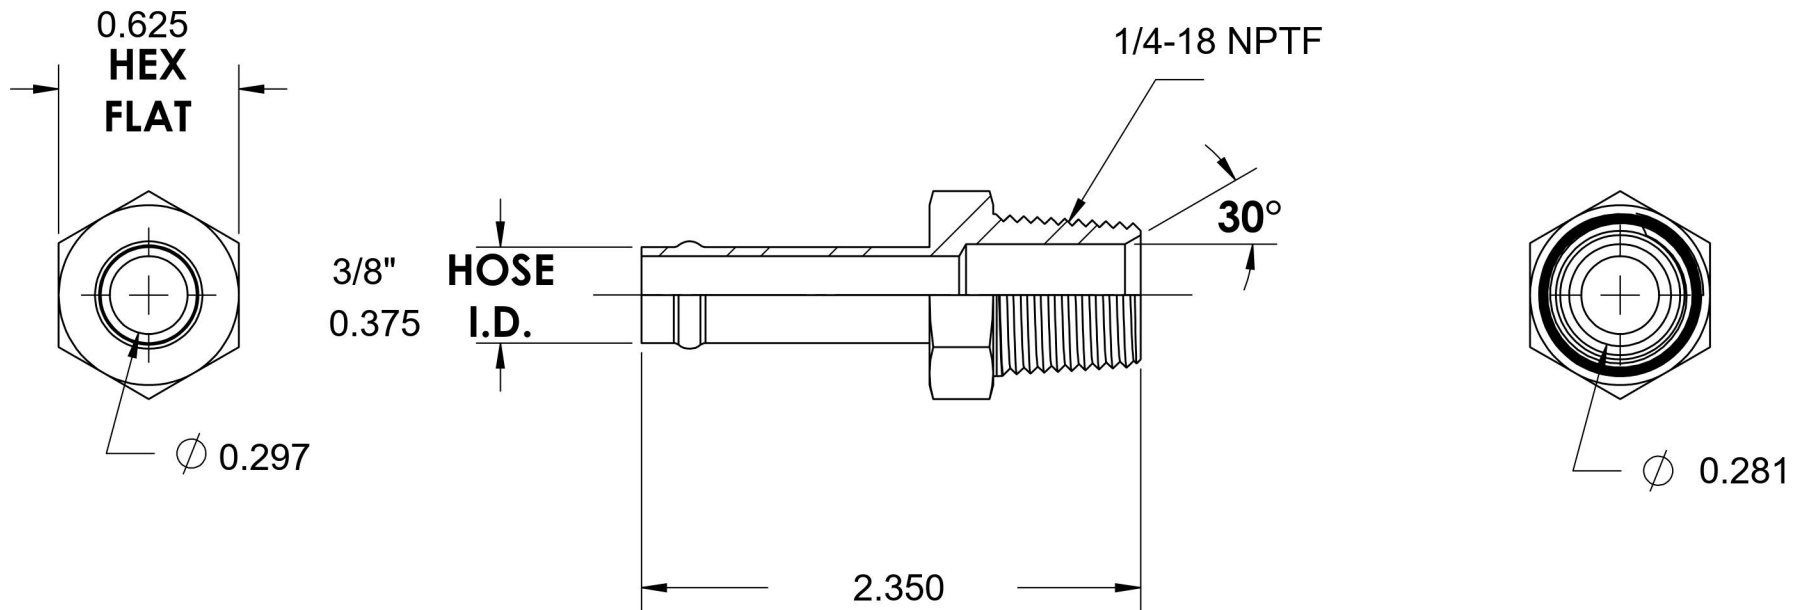

4404-06-04-B

Brass, SAE J1231 Hose Bead Male Connector, 3/8" Beaded Hose Barb x 1/4" Male NPTF 30°

6701 Cochran Road
Solon, Ohio 44139
Phone: (440) 248-1880
Toll Free: 1-888-331-1523

Temperature Rating -325°F to 400°F	Material C36000 Brass	Industry Standards SAE J1231, SAE J476	Series 4404-B
Pressure Rating 150 psi	Finish Natural Finish		Series Description SAE J1231 Hose Bead Male Connector