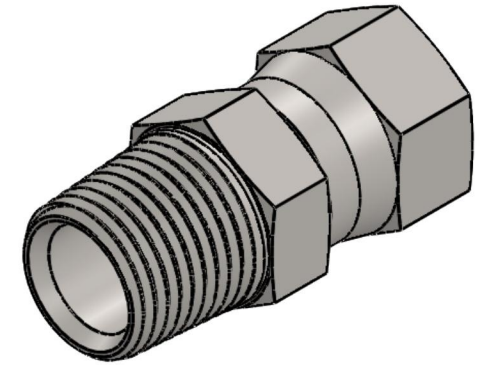

## Steel, SAE J514 37° Flare Swivel Male Connector, 1/2" Male NPTF 30° x 3/8" Female JIC Swivel

6701 Cochran Road  
Solon, Ohio 44139  
Phone: (440) 248-1880  
Toll Free: 1-888-331-1523

**Temperature Rating**

-65°F to 500°F

**Pressure Rating**

5000 psi

**Material**

C1045/12L14 Steel

**Finish**

Trivalent Zinc

**Industry Standards**

SAE J514 , SAE J476  
ASTM B633

**Series**

6505

**Series Description**

SAE J514 37° Flare Swivel  
Male Connector