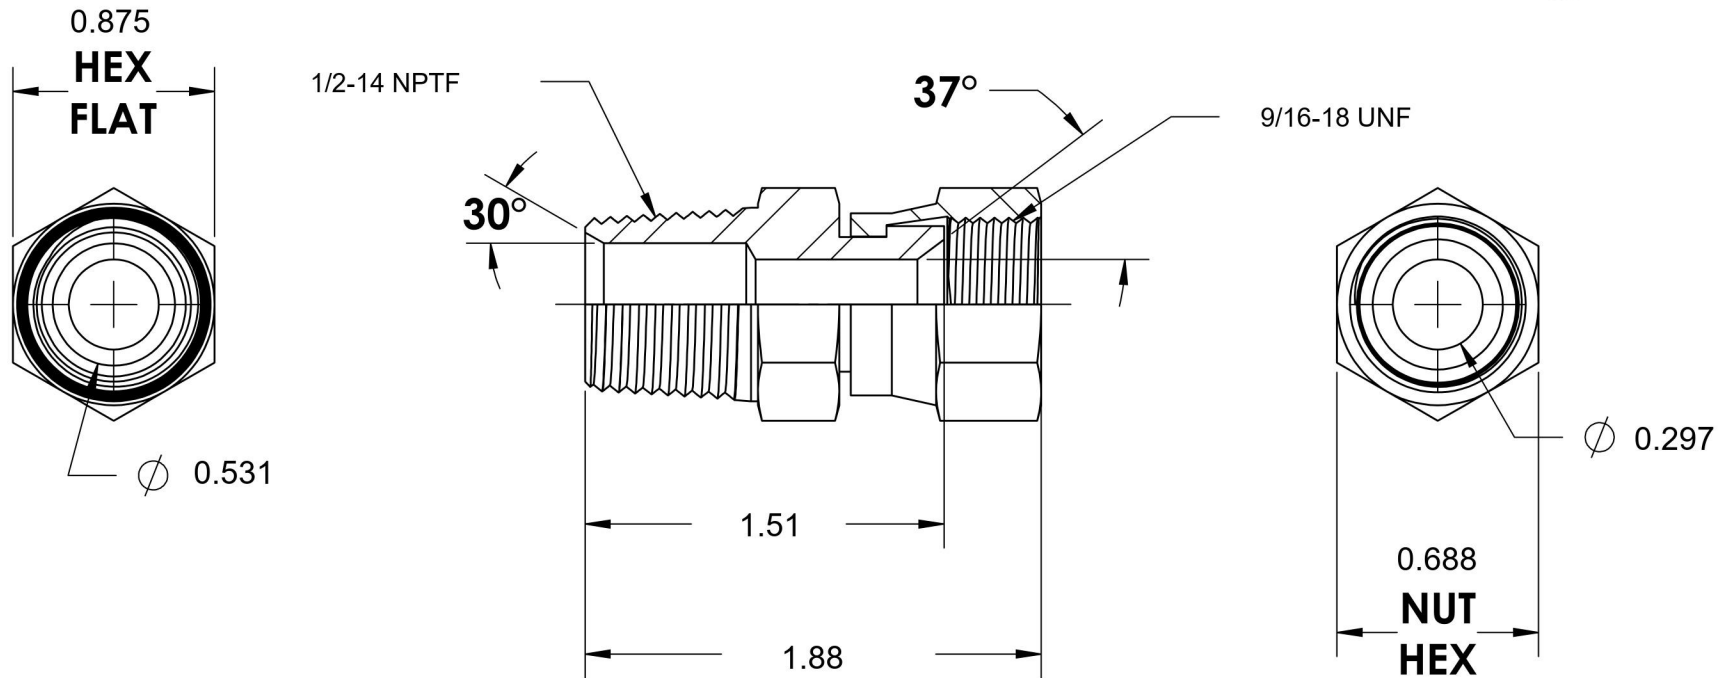

## Steel, SAE J514 37° Flare Swivel Male Connector, 1/2" Male NPTF 30° x 3/8" Female JIC Swivel

6701 Cochran Road  
Solon, Ohio 44139  
Phone: (440) 248-1880  
Toll Free: 1-888-331-1523

**Temperature Rating**

-65°F to 500°F

**Pressure Rating**

5000 psi

**Material**

C1045/12L14 Steel

**Finish**

Trivalent Zinc

**Industry Standards**

SAE J514 , SAE J476  
ASTM B633

**Series**

6505

**Series Description**

SAE J514 37° Flare Swivel  
Male Connector