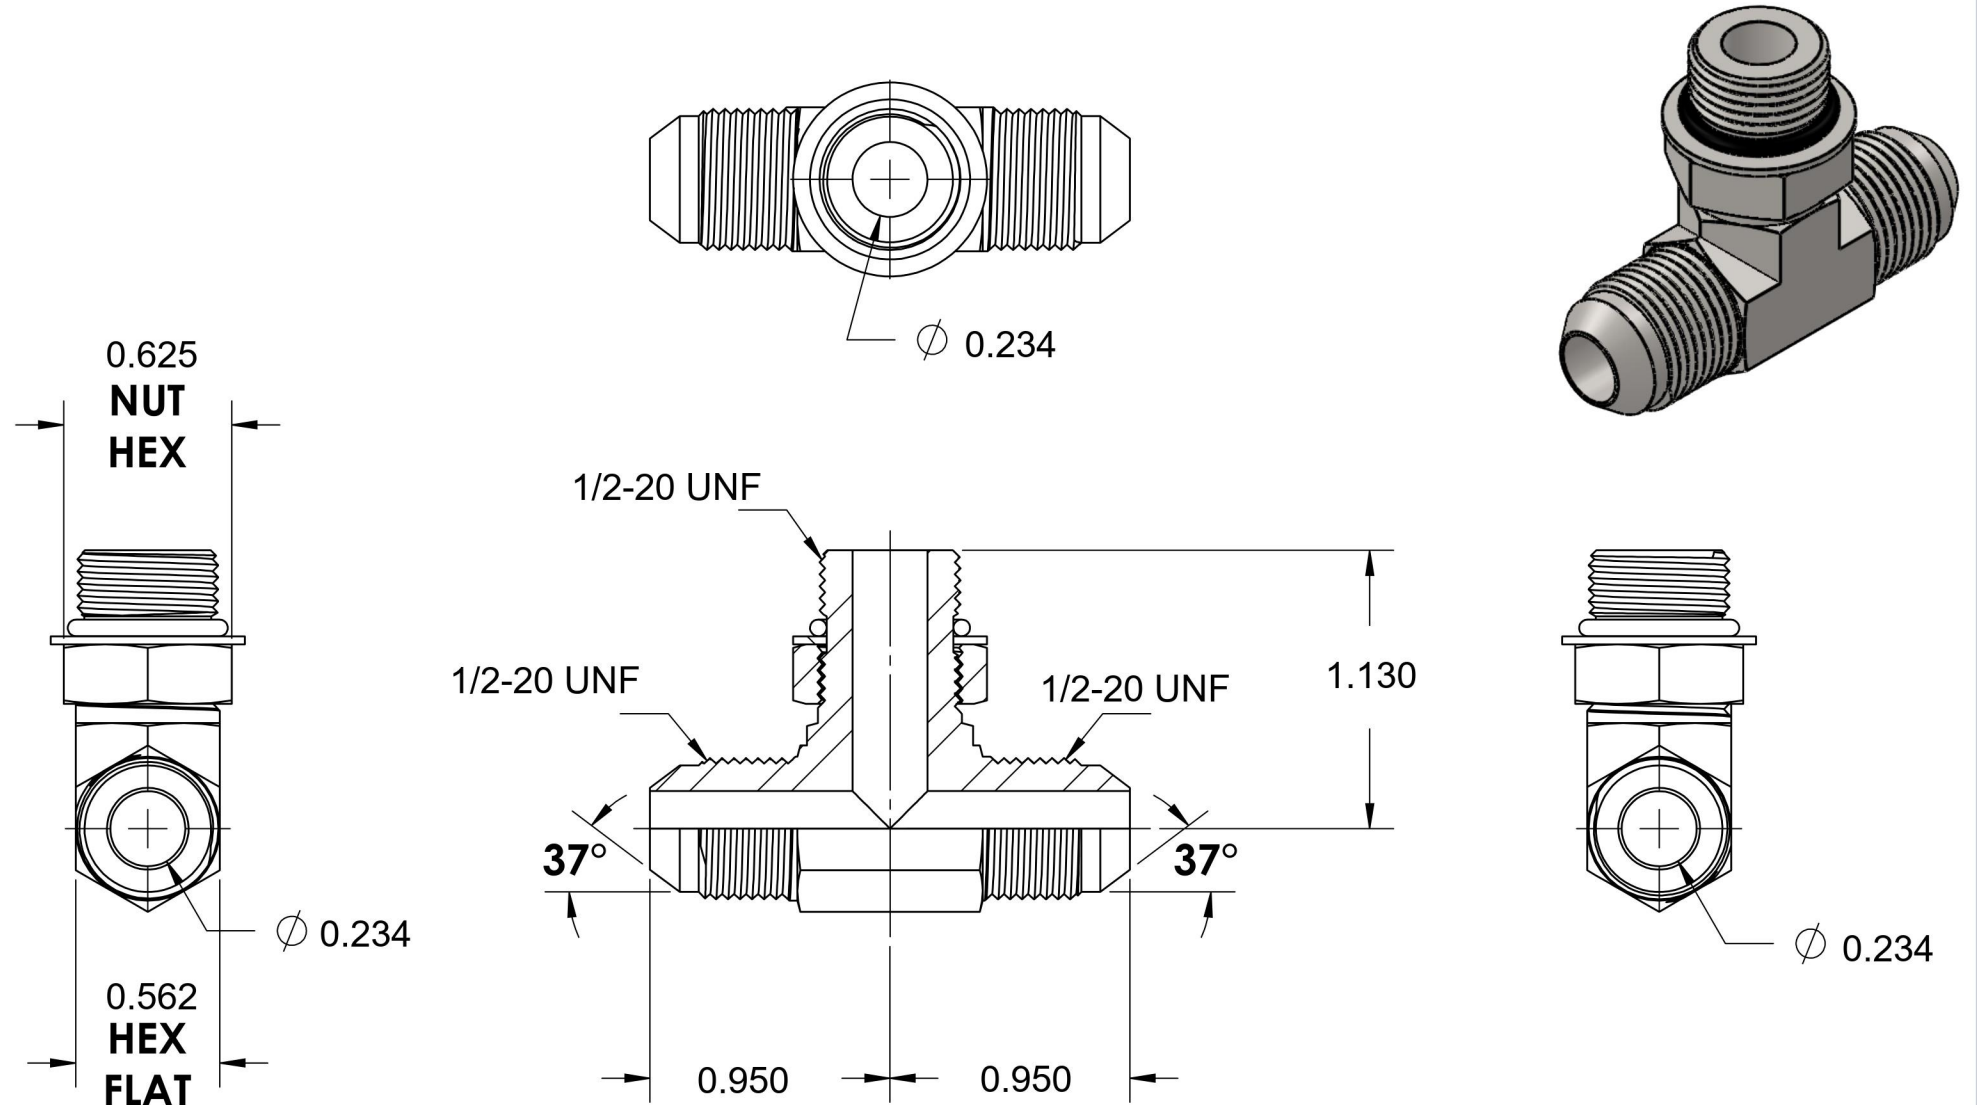

# 6803-05-05-05-NWO-SS

Stainless Steel, SAE J514 37° Flare Adjustable Port Branch Tee, 5/16" Male JIC x 5/16" Male JIC x 1/2-20 Male Adjustable ORB

6701 Cochran Road  
Solon, Ohio 44139  
Phone: (440) 248-1880  
Toll Free: 1-888-331-1523

**Temperature Rating**

-40°F to 250°F

**Pressure Rating**

5400 psi

**Material**

316/316L Stainless Steel

**Finish**

Passivated

**Industry Standards**

SAE J514, SAE J1926-3  
SAE J515

**Series**

6803-NWO-SS

**Series Description**

SAE J514 37° Flare Adjustable  
Port Branch Tee