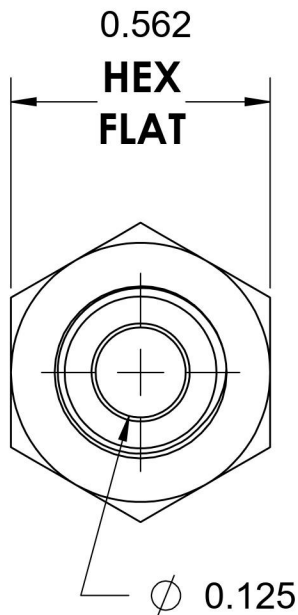

# 2405-03-02

Steel, SAE J514 Flared Tube Female Connector, 3/16" Male JIC x 1/8" Female NPTF

6701 Cochran Road  
Solon, Ohio 44139  
Phone: (440) 248-1880  
Toll Free: 1-888-331-1523