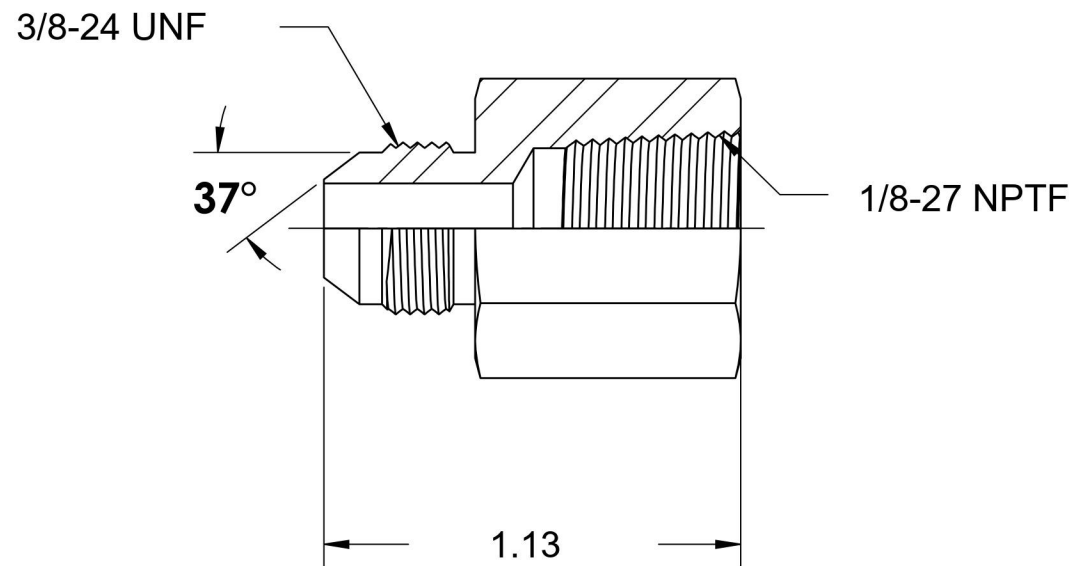

# 2405-03-02

Steel, SAE J514 Flared Tube Female Connector, 3/16" Male JIC x 1/8" Female NPTF

6701 Cochran Road  
Solon, Ohio 44139  
Phone: (440) 248-1880  
Toll Free: 1-888-331-1523