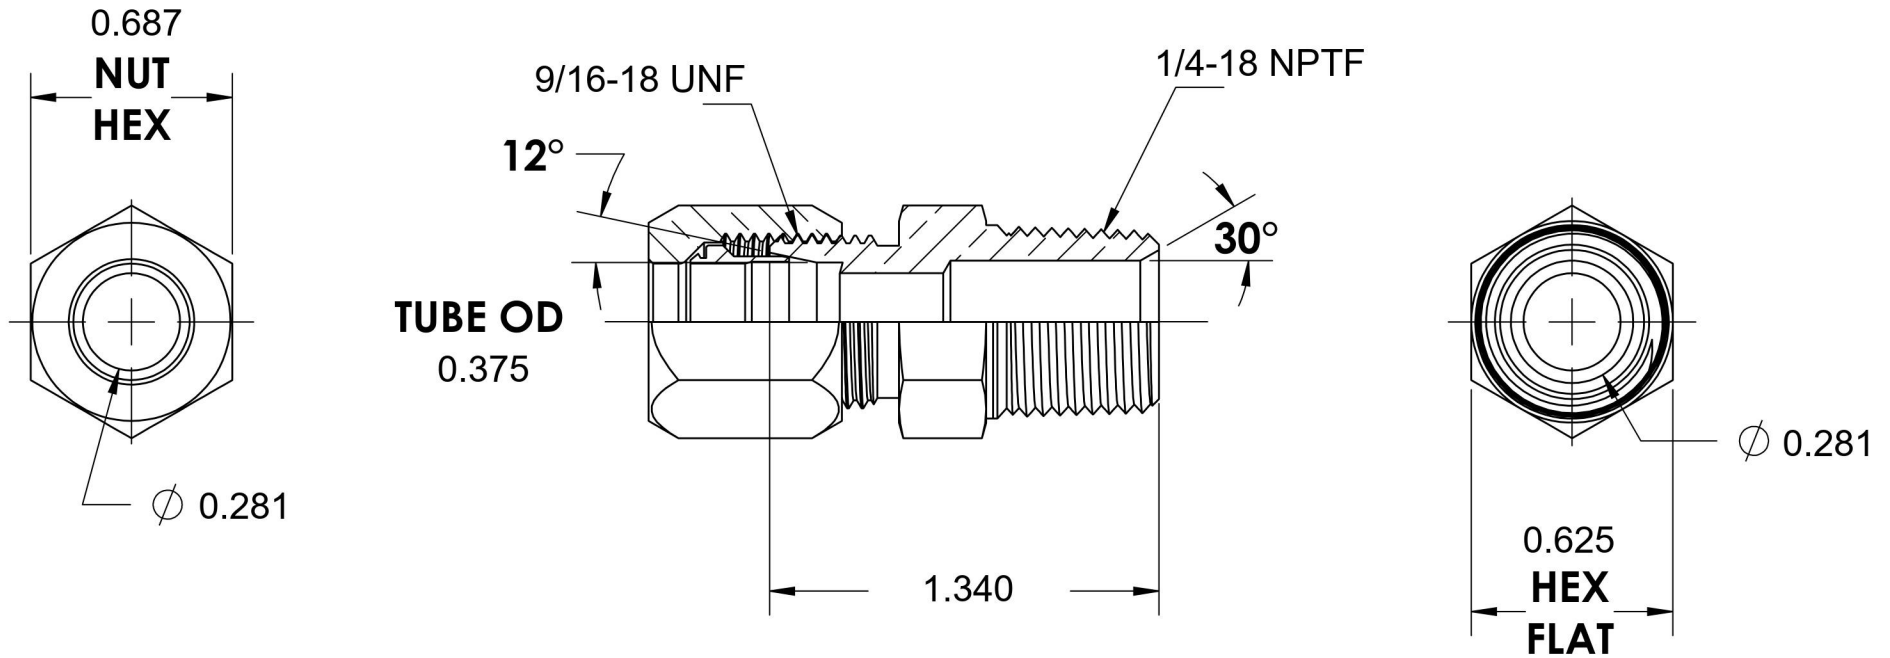

# C2404-06-04

Steel, SAE J514 Flareless Tube Male Connector, 3/8" Flareless Bite Type x 1/4" Male NPTF 30°

6701 Cochran Road  
Solon, Ohio 44139  
Phone: (440) 248-1880  
Toll Free: 1-888-331-1523

<b>Temperature Rating</b>	<b>Material</b>	<b>Industry Standards</b>	<b>Series</b>
-65°F to 500°F	C1045/12L14 Steel	SAE J514, SAE J476 ASTM B633	C2404
<b>Pressure Rating</b>	<b>Finish</b>		<b>Series Description</b>
6000 psi	Trivalent Zinc		SAE J514 Flareless Tube Male Connector