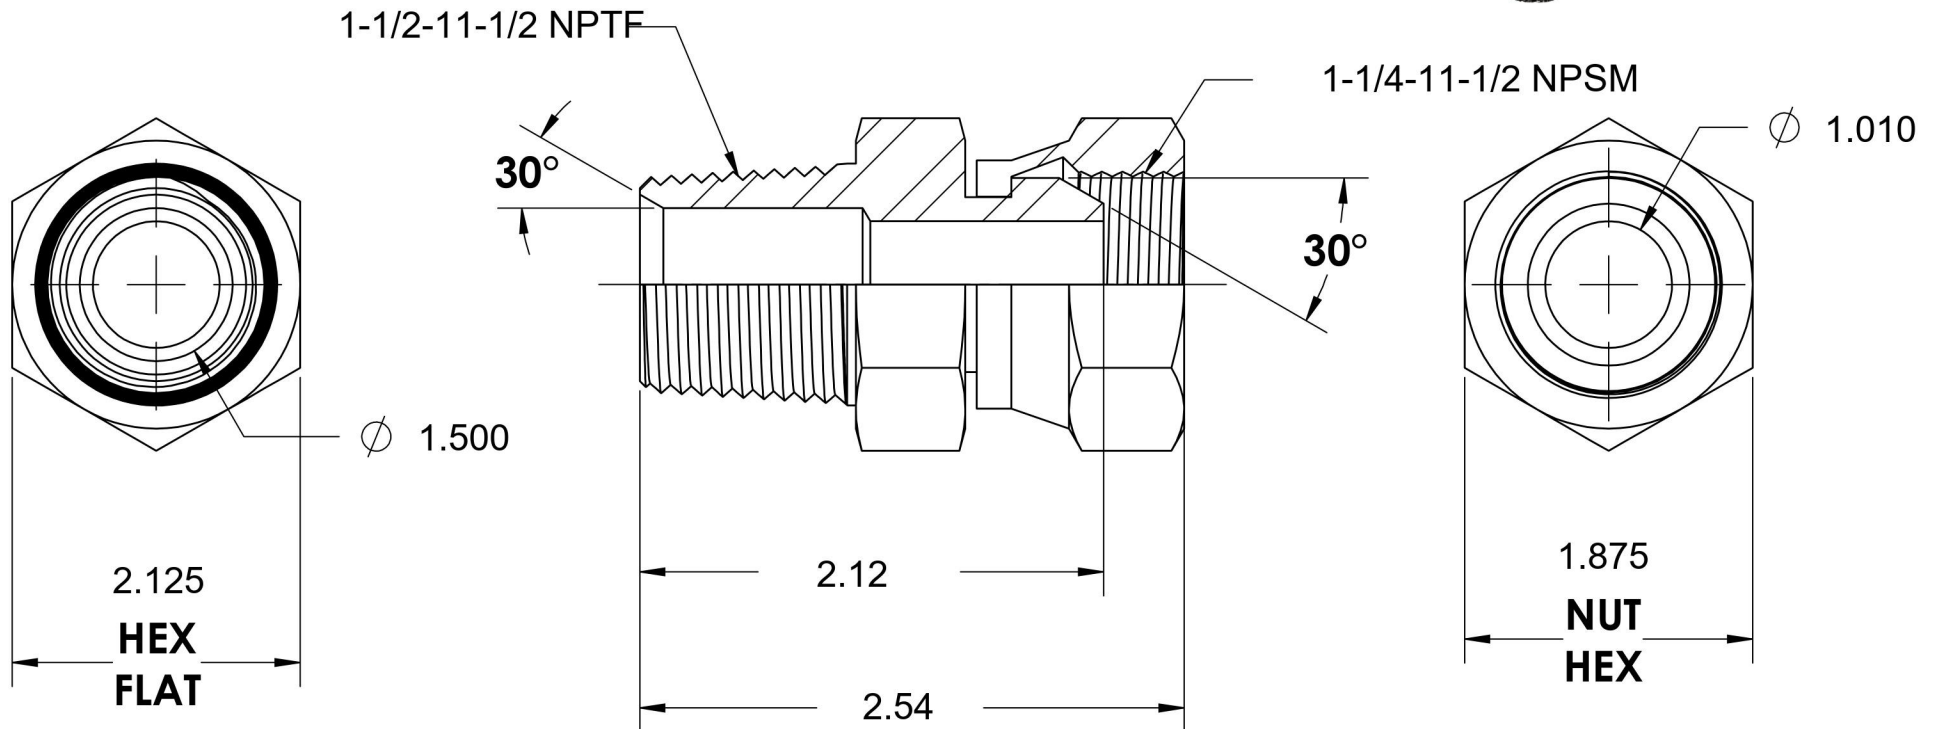

1404-24-20

Steel, SAE J514 NPSM Swivel Male Connector, 1-1/2" Male NPTF 30° x 1-1/4" Female NPSM Swivel

6701 Cochran Road
Solon, Ohio 44139
Phone: (440) 248-1880
Toll Free: 1-888-331-1523

Temperature Rating

-65°F to 500°F

Pressure Rating

2500 psi

Material

C1045/12L14 Steel

Finish

Trivalent Zinc

Industry Standards

SAE J514, SAE J476
ASTM B633

Series

1404

Series Description

SAE J514 NPSM Swivel Male Connector