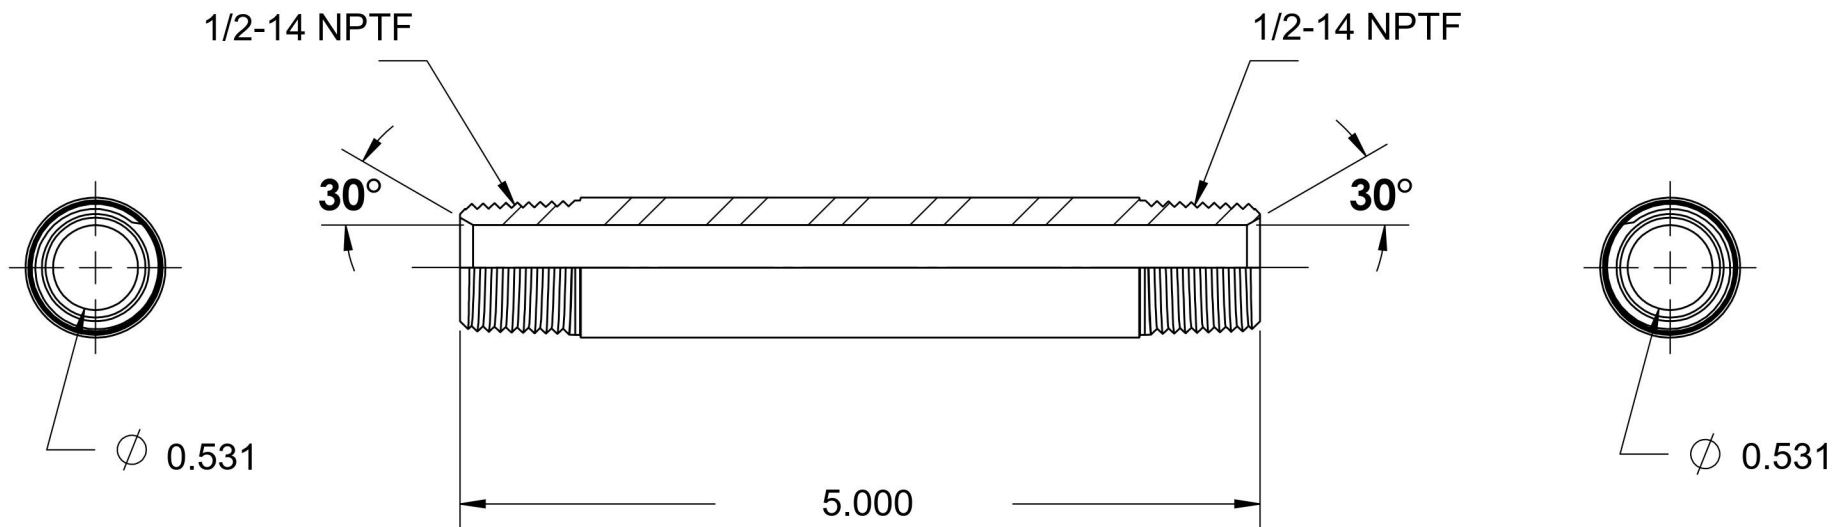

5404-N-08X5.000-SS

Stainless Steel, SAE J514 Pipe Long Nipple, 1/2" Male NPTF 30° x 1/2" Male NPTF 30°

6701 Cochran Road
Solon, Ohio 44139
Phone: (440) 248-1880
Toll Free: 1-888-331-1523

Temperature Rating	Material	Industry Standards	Series
-425°F to 1200°F	316/316L Stainless Steel	SAE J514, SAE J476	5404-N-SS
Pressure Rating	Finish		Series Description
7200 psi	Passivated		SAE J514 Pipe Long Nipple