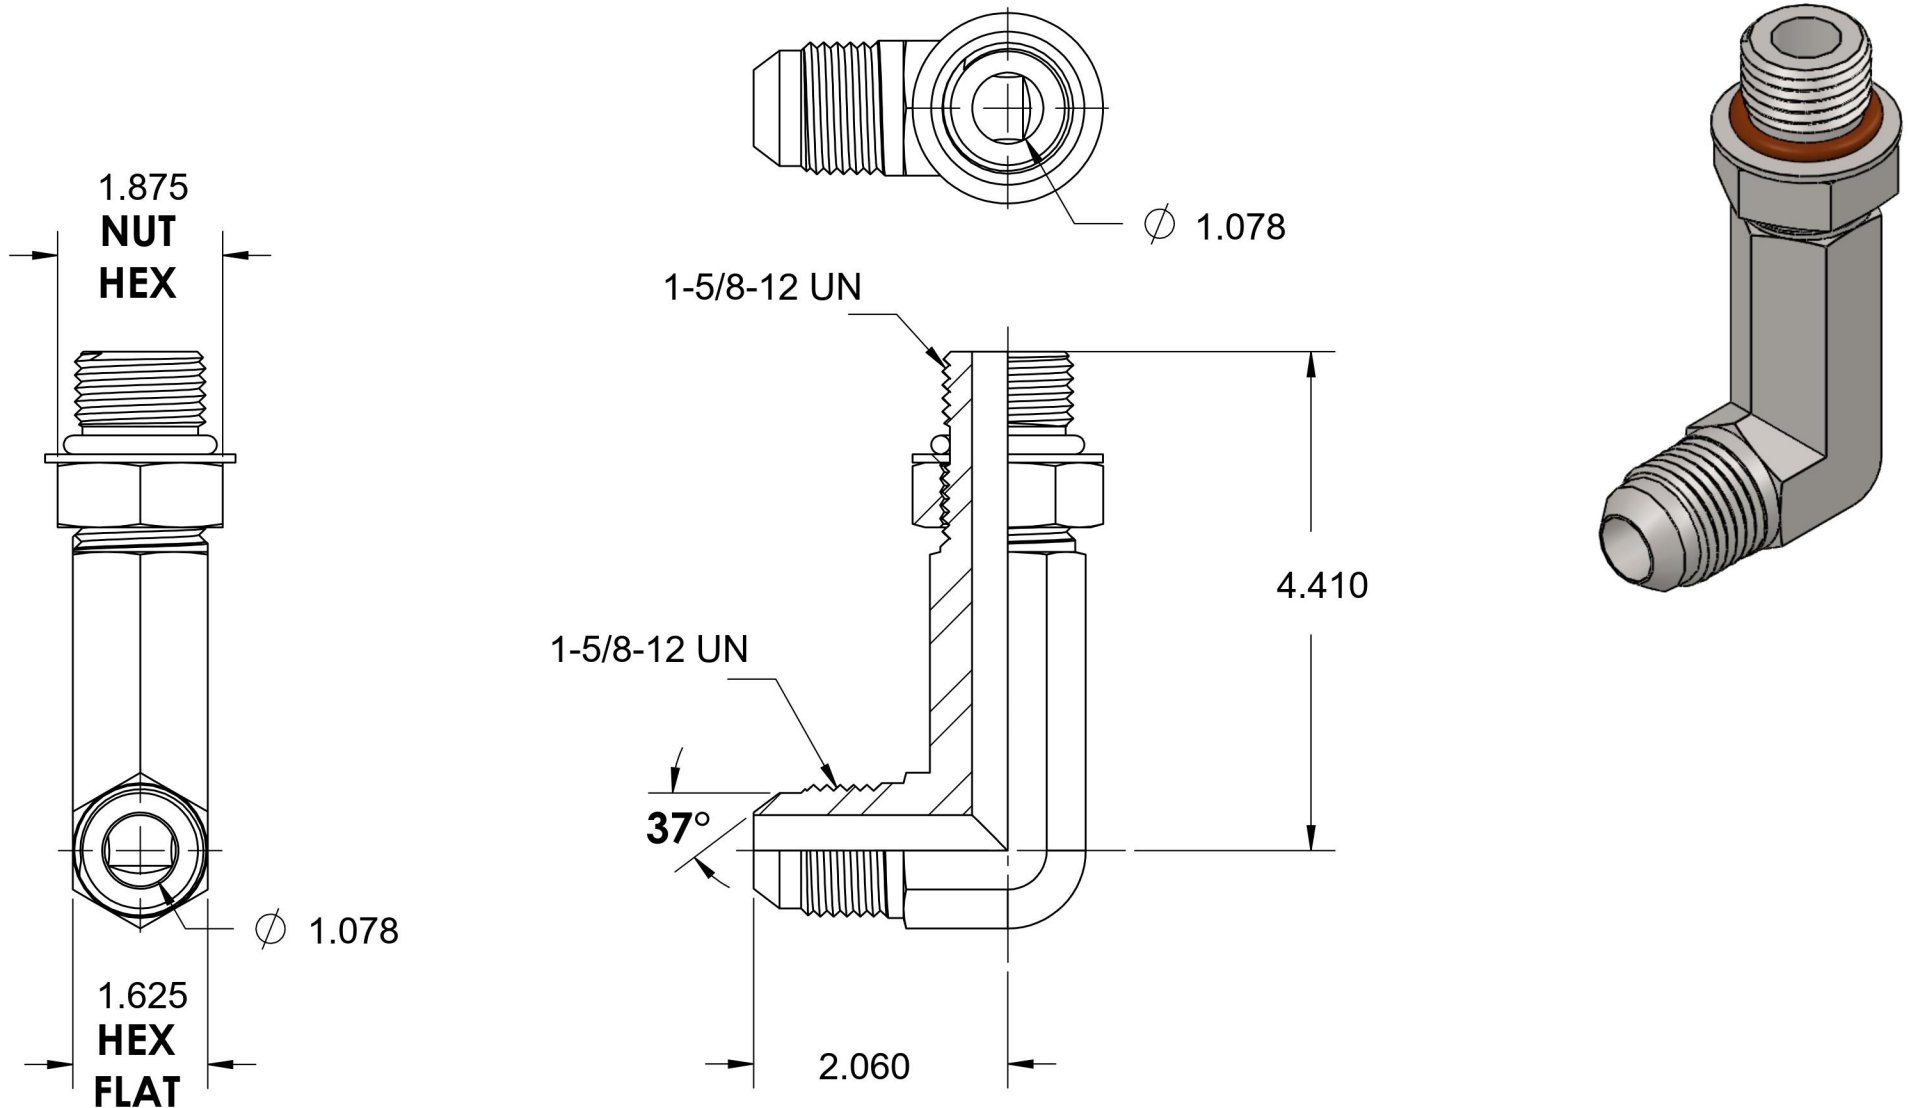

# 6801-LL-20-20-NWO-FG-VITON

Steel, SAE J514 37° Flare 90° Extra Long Adjustable Port Elbow, 1-1/4" Male JIC x 1-5/8-12 Male Adjustable ORB, FKM Seal

6701 Cochran Road  
Solon, Ohio 44139  
Phone: (440) 248-1880  
Toll Free: 1-888-331-1523

**Temperature Rating**

-15°F to 400°F

**Pressure Rating**

3000 psi

**Material**

C1045 Steel

**Finish**

Trivalent Zinc

**Industry Standards**

SAE J1453, SAE J1926-3  
SAE J515, ASTM B633

**Series**

6801-LL-NWO-FG-VITON

**Series Description**

SAE J514 37° Flare 90° Extra Long Adjustable Port Elbow