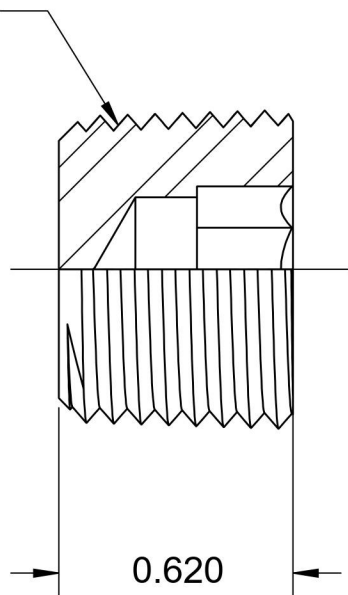

5406-HP-12

Steel, SAE J531 Pipe Hollow Hex Plug, 3/4" Male NPTF

3/4-14 NPTF

6701 Cochran Road
Solon, Ohio 44139
Phone: (440) 248-1880
Toll Free: 1-888-331-1523

Temperature Rating

-65°F to 500°F

Pressure Rating

5406-HP

Series Description

SAE J531 Pipe Hollow Hex Plug