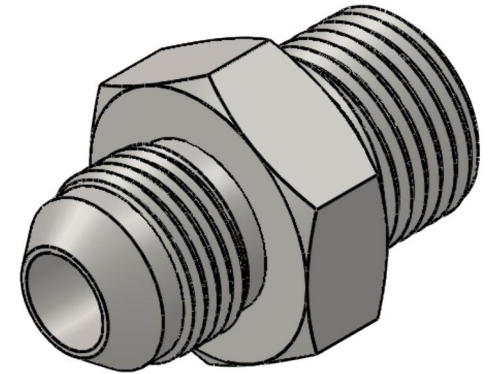

7002-14-16

Steel, SAE J514 37° Flare Male BSPP Port/Line Connector, 7/8" Male JIC x 1-11 Male BSPP 60° Line/Port

6701 Cochran Road
Solon, Ohio 44139
Phone: (440) 248-1880
Toll Free: 1-888-331-1523

Temperature Rating	Material	Industry Standards	Series
-65°F to 500°F	C1045/12L14 Steel	SAE J514, ISO 1179	7002
Pressure Rating	Finish	ISO 8434-6, ASTM B633	Series Description
1700 psi	Trivalent Zinc		SAE J514 37° Flare Male BSPP Port/Line Connector