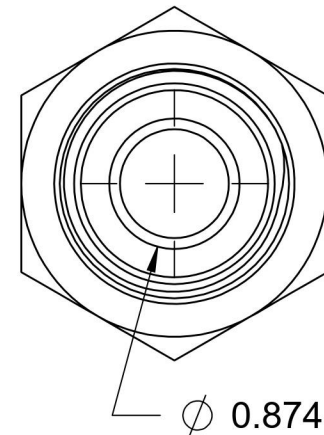

7002-14-16

Steel, SAE J514 37° Flare Male BSPP Port/Line Connector, 7/8" Male JIC x 1-11 Male BSPP 60° Line/Port

6701 Cochran Road
Solon, Ohio 44139
Phone: (440) 248-1880
Toll Free: 1-888-331-1523

Temperature Rating	Material	Industry Standards	Series
-65°F to 500°F	C1045/12L14 Steel	SAE J514, ISO 1179	7002
Pressure Rating	Finish	ISO 8434-6, ASTM B633	Series Description
1700 psi	Trivalent Zinc		SAE J514 37° Flare Male BSPP Port/Line Connector