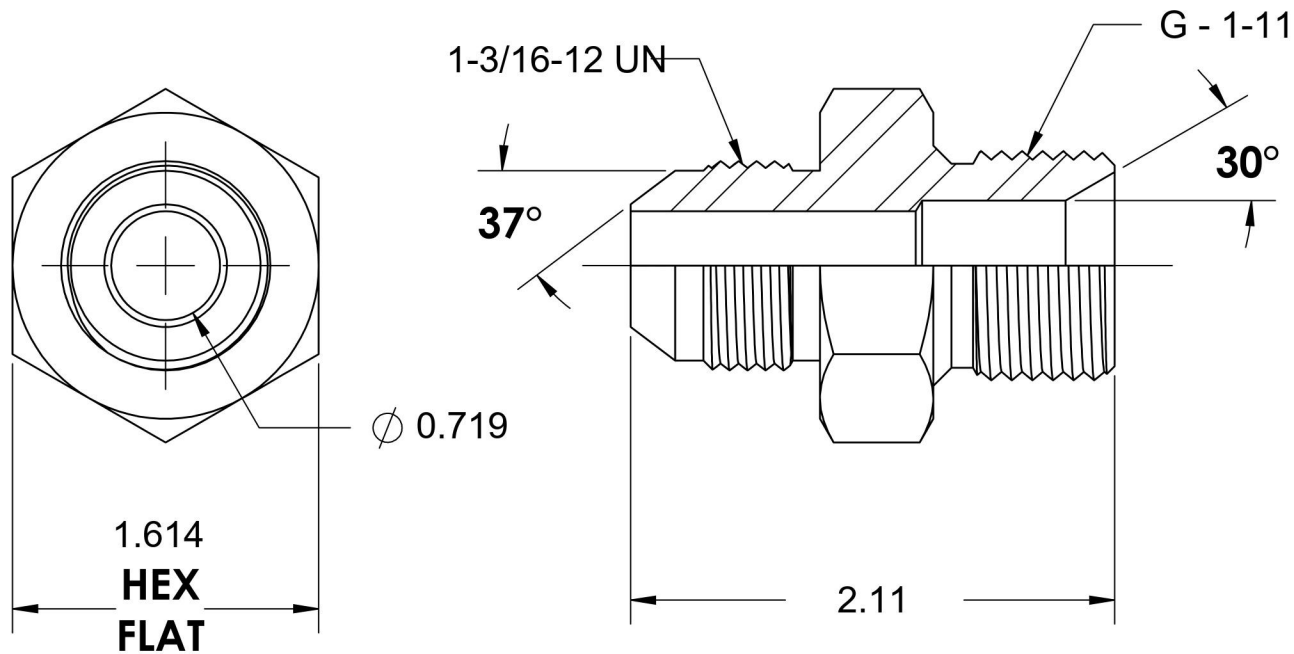

7002-14-16

Steel, SAE J514 37° Flare Male BSPP Port/Line Connector, 7/8" Male JIC x 1-11 Male BSPP 60° Line/Port

6701 Cochran Road
Solon, Ohio 44139
Phone: (440) 248-1880
Toll Free: 1-888-331-1523

Temperature Rating	Material	Industry Standards	Series
-65°F to 500°F	C1045/12L14 Steel	SAE J514, ISO 1179	7002
Pressure Rating	Finish	ISO 8434-6, ASTM B633	Series Description
1700 psi	Trivalent Zinc		SAE J514 37° Flare Male BSPP Port/Line Connector